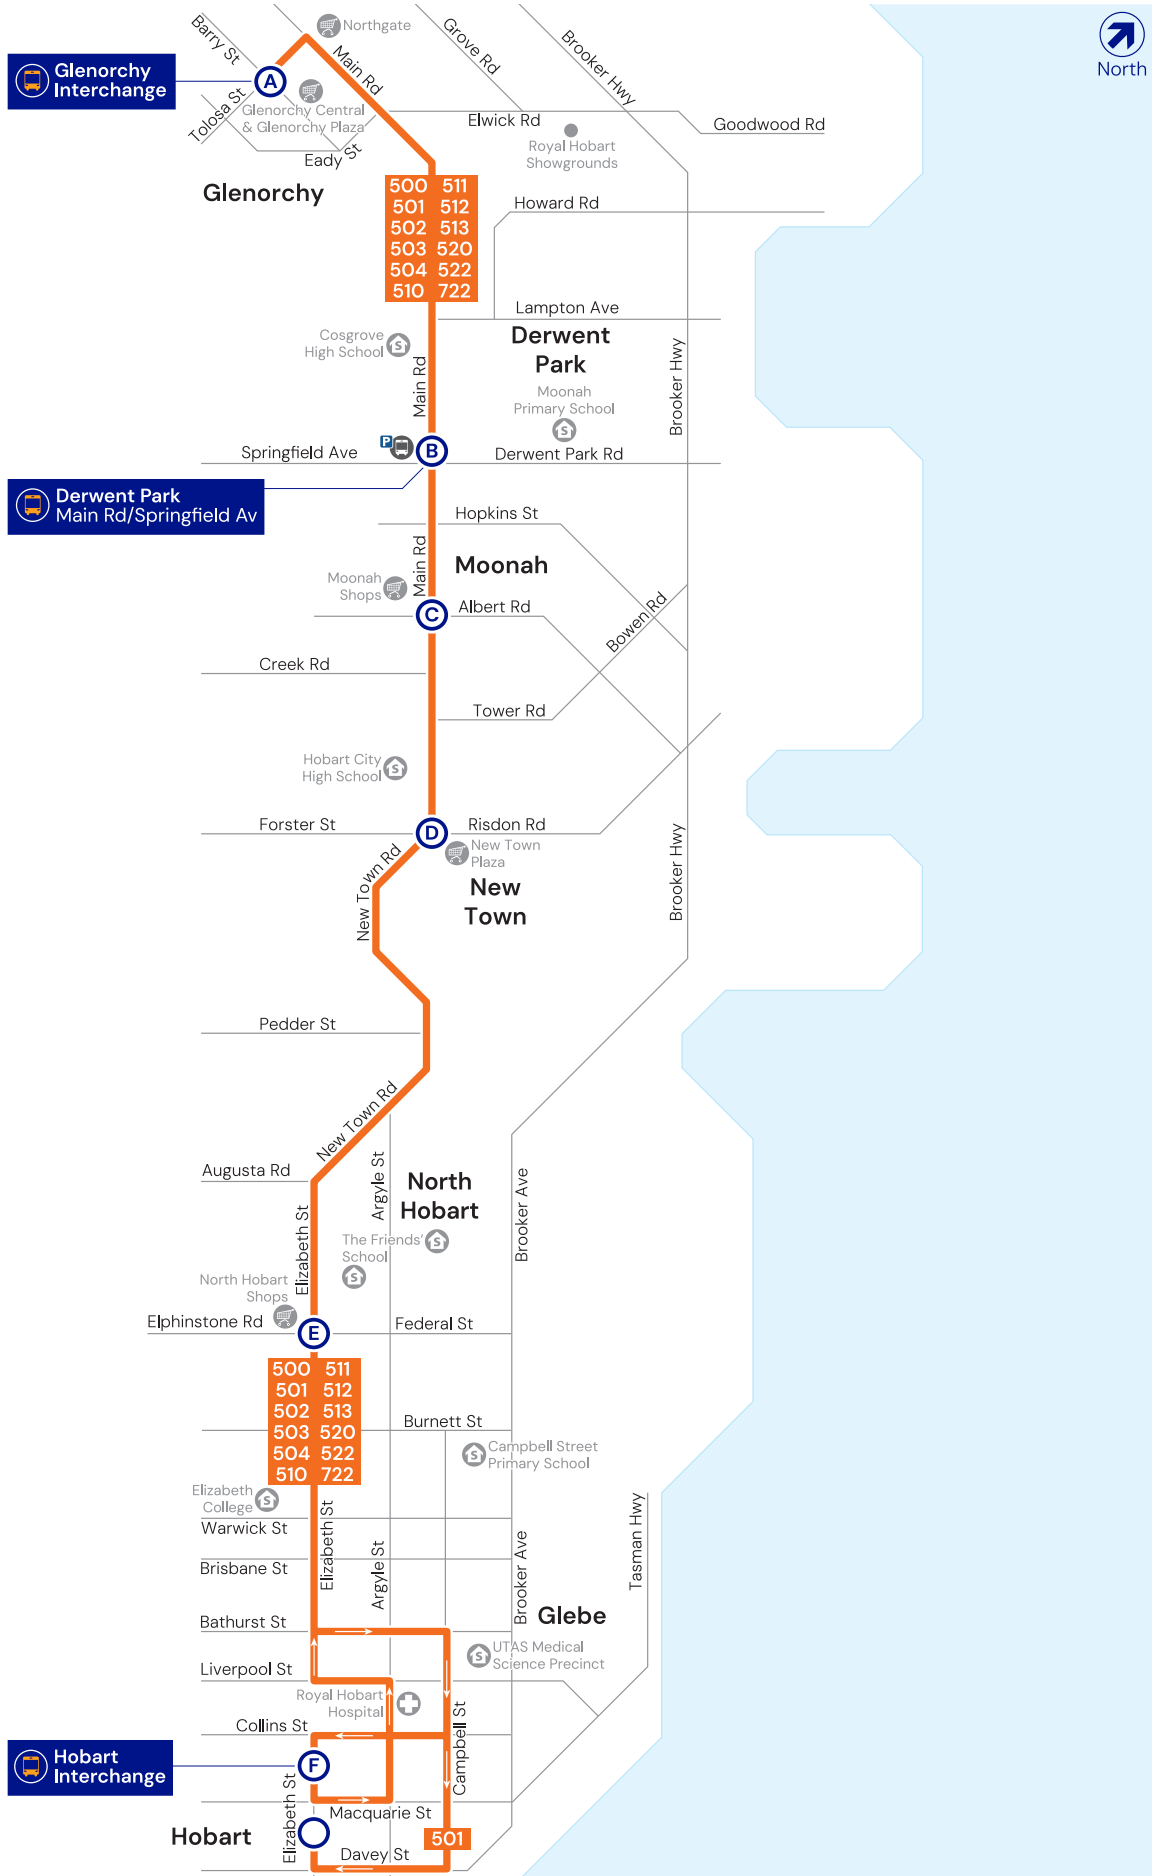

# Route map

Routes 500, 501, 502, 503, 504, 510, 511, 512, 513, 520, 522, 722 all stops

Map reference

Interchange

Park and Ride

Hospital

Educational institution

Shopping centre

# Glenorchy to Hobart

## Monday to Friday

map ref	Route number	502	522	502	511	501	510	513	512	501	520	503	510	501	513
		am	am	am	am	am	am	am	am	am	am	am	am	am	am
	Glenorchy Interchange, Stop H	6:00	6:19	6:30	6:43	6:53	7:03	7:06	7:13	7:18	7:28	7:33	s7:43	f7:43	s7:47
B	Derwent Park, Main Rd/Springfield Av	6:04	6:24	6:34	6:49	6:58	7:09	7:11	7:19	7:23	7:34	7:39	s7:49	f7:48	s7:53
C	Moonah Shops	6:07	6:27	6:37	6:52	7:01	7:13	7:14	7:22	7:26	7:38	7:43	s7:53	f7:51	s7:58
D	New Town Plaza	6:10	6:30	6:40	6:55	7:05	7:17	7:17	7:25	7:30	7:42	7:47	s7:57	f7:55	s8:01
E	North Hobart Shops	6:16	6:36	6:46	7:01	7:11	7:24	7:23	7:31	7:37	7:50	7:55	s8:05	f8:02	s8:08
	Hobart Interchange	6:24	6:44	6:54	7:10	7:20	7:34	7:33	7:41	7:49	8:00	8:06	s8:16	f8:14	s8:20

## Monday to Friday (continued)

map ref	Route number	512	502	503	504	501	512	513	503	504	503	513	501	503	511
		am	am	am	am	am	am	am	am	am	am	am	am	am	am
	Glenorchy Interchange, Stop H	7:53	ms7:58	8:03	8:09	8:17	8:23	8:27	8:33	8:43	9:03	9:06	9:23	9:33	9:43
B	Derwent Park, Main Rd/Springfield Av	7:59	ms8:04	8:09	8:16	8:23	8:29	8:33	8:39	8:50	9:09	9:12	9:29	9:39	9:49
C	Moonah Shops	8:04	ms8:08	8:13	8:21	8:27	8:34	8:38	8:44	8:55	9:14	9:17	9:33	9:44	9:54
D	New Town Plaza	8:08	ms8:12	8:17	8:25	8:31	8:38	8:42	8:48	8:59	9:18	9:21	9:37	9:48	9:58
E	North Hobart Shops	8:16	ms8:19	8:25	8:35	8:40	8:46	8:50	8:56	9:09	9:26	9:29	9:46	9:56	10:05
	Hobart Interchange	8:28	ms8:31	8:36	8:48	8:55	8:58	9:02	9:07	9:19	9:37	9:41	9:58	10:06	10:15