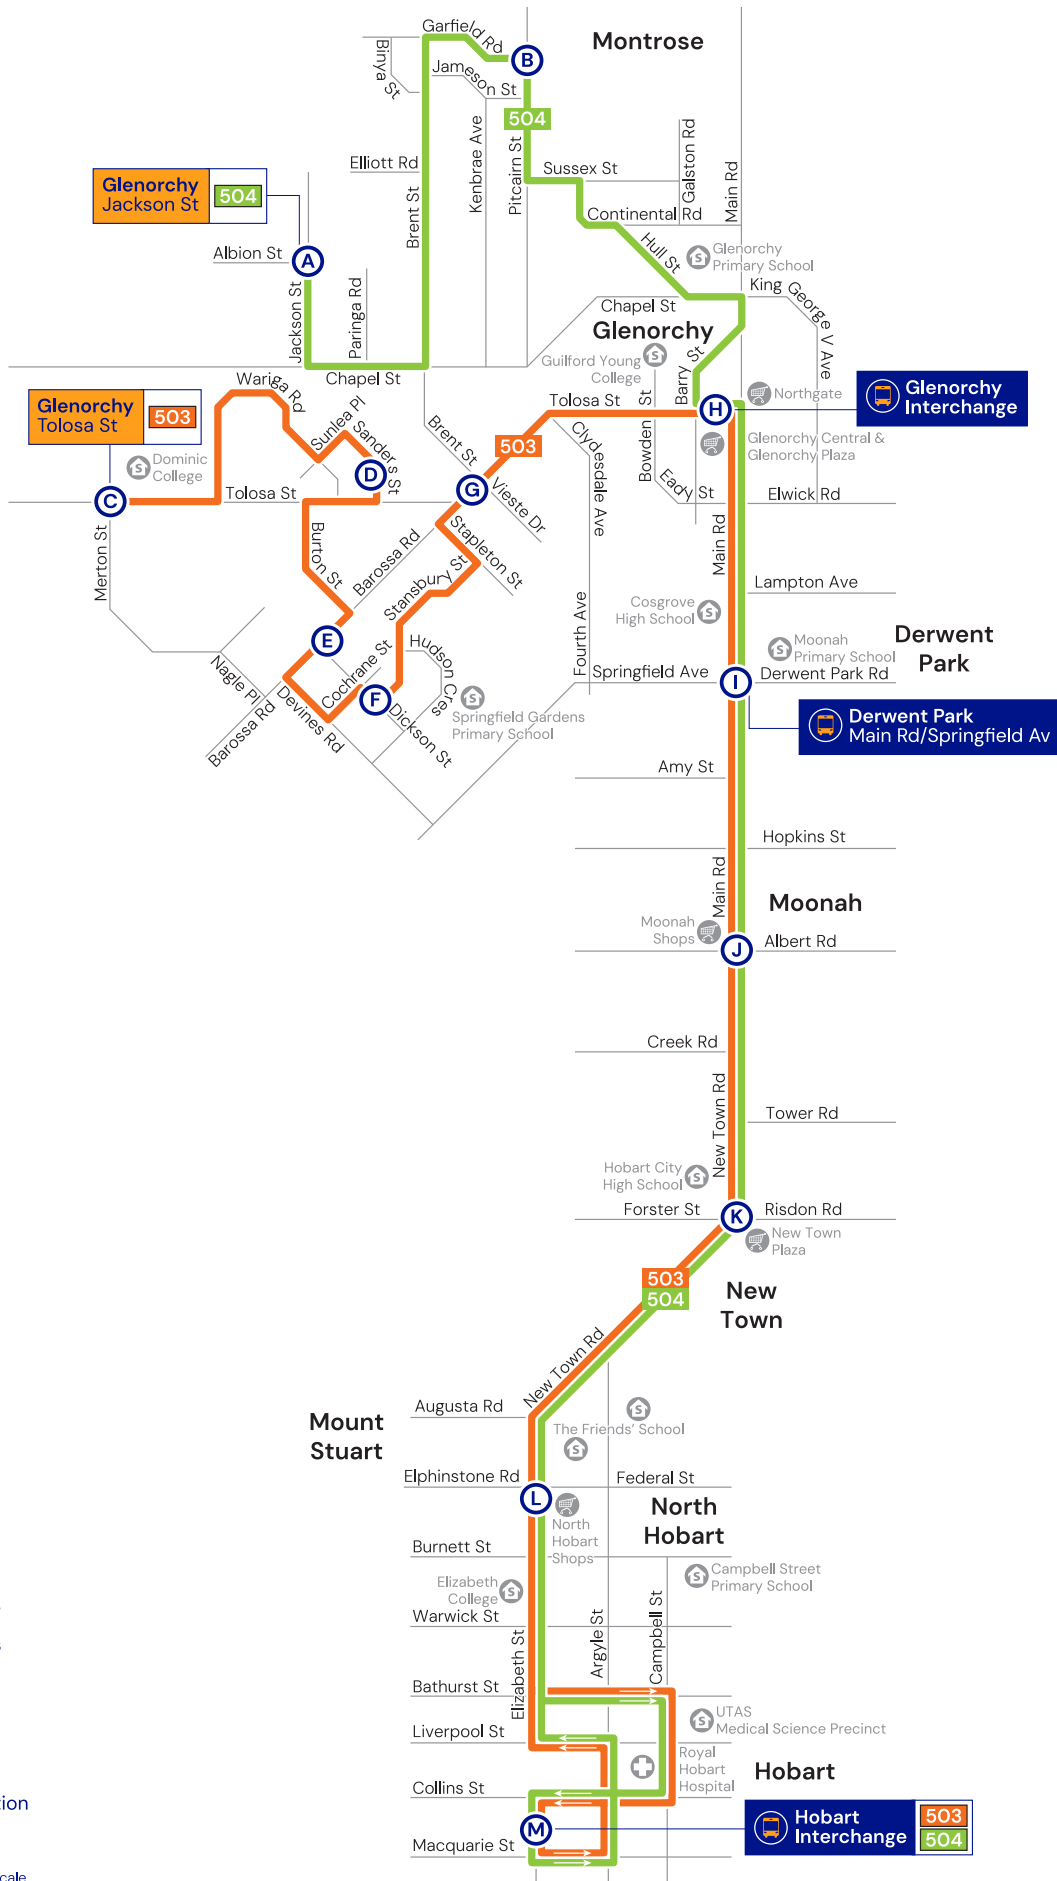

Route map

- Route 503 all stops
- Route 504 all stops
- A Map reference
- Interchange
- Hospital
- Educational institution
- Shopping centre

This diagrammatic map is not to scale.