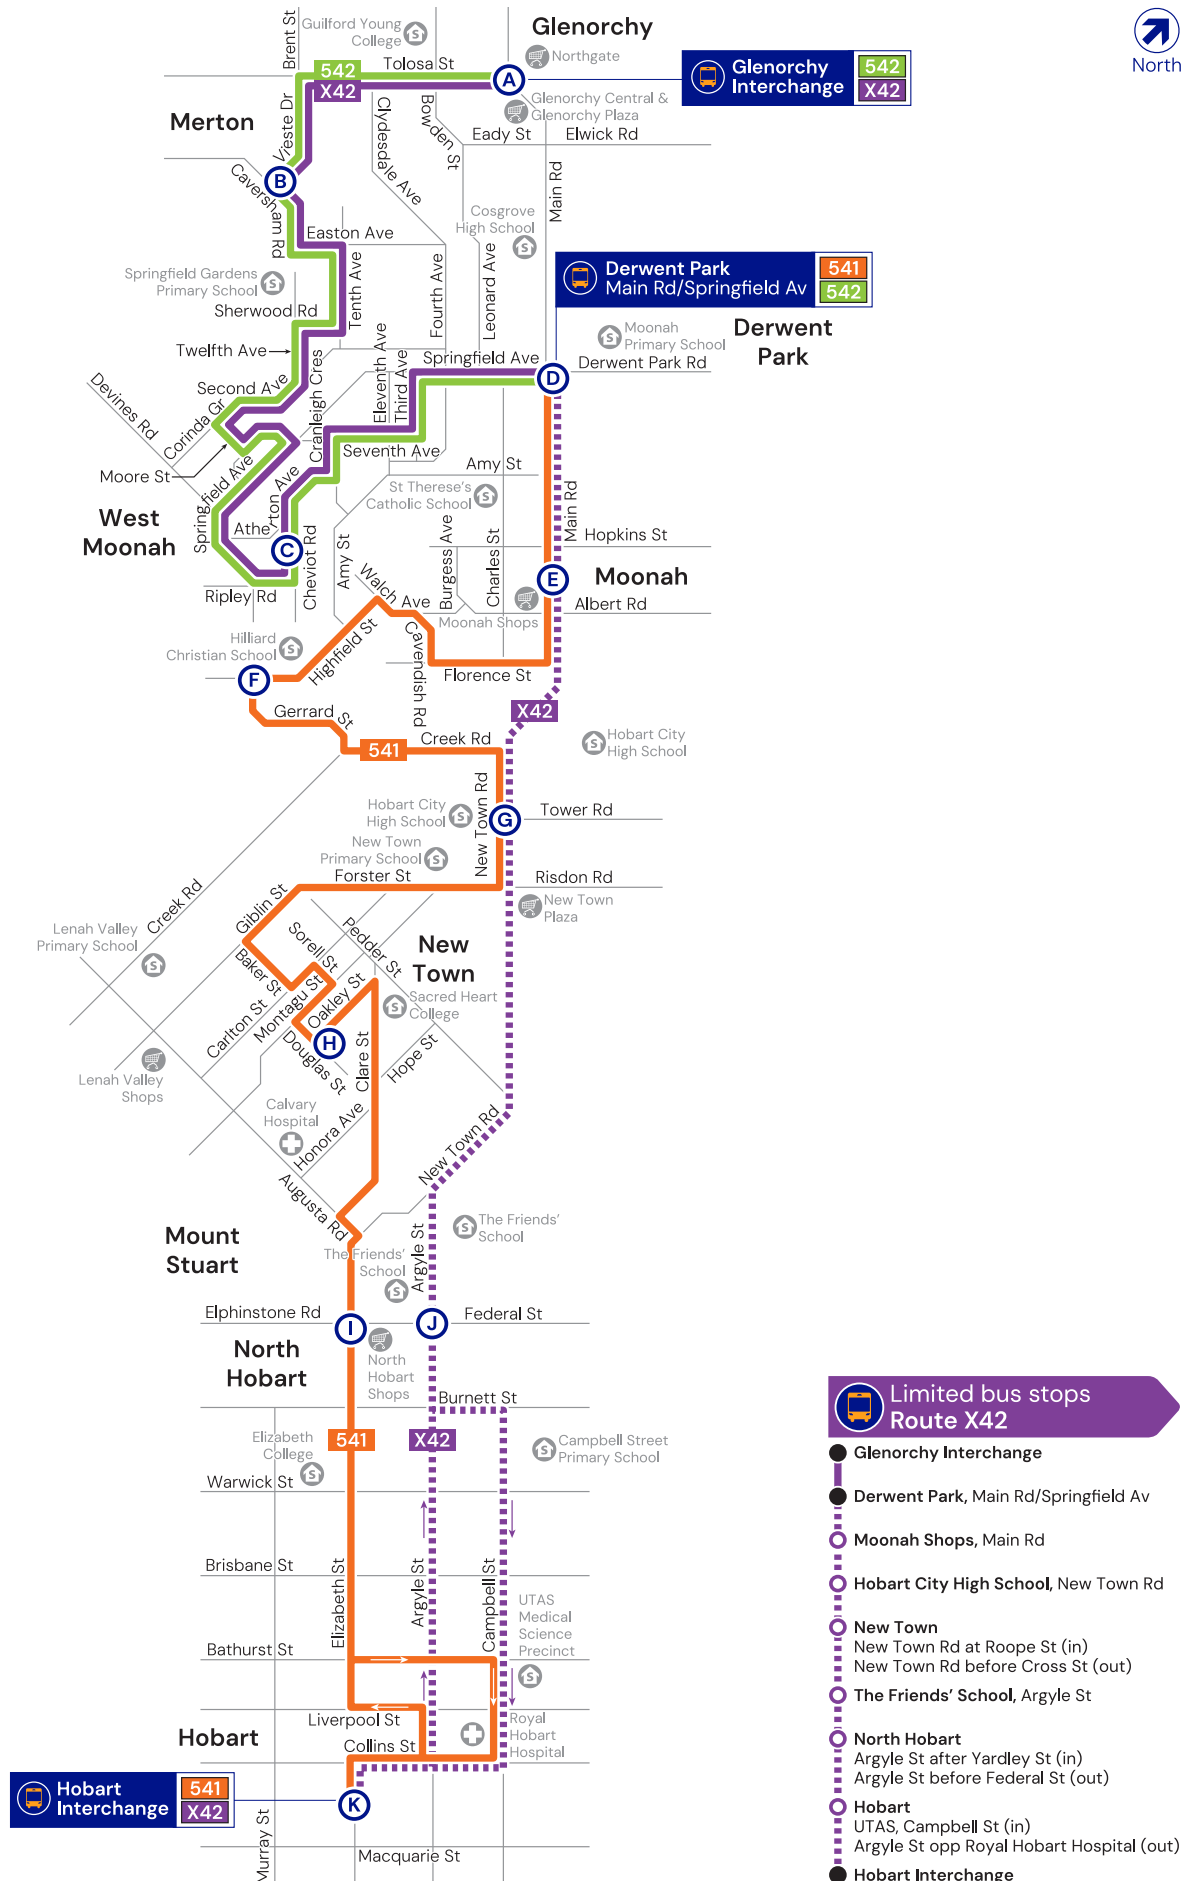

West Moonah & New Town to Hobart

Monday to Friday

map ref	Route number	541	X42	X42	541	X42	X42	541	542	541	542	541	542	541	542
		am	am	am	am	am	am	am	am	am	am	am	am	am	am
A	Glenorchy Interchange, Stop D	-	7:15	7:33	-	8:06	8:18	-	8:58	-	9:58	-	10:58	-	11:58
C	West Moonah, Cheviot Rd/Atherton Av	-	7:27	7:45	-	8:18	8:30	-	9:09	-	10:09	-	11:09	-	12:09
D	Derwent Park, Main Rd/Springfield Av	f7:17	7:33	7:51	8:07	8:25	8:37	m8:47	9:15	9:47	10:15	10:47	11:15	m11:47	12:15
E	Moonah Shops	f7:20	7:36	7:54	8:10	8:29	8:41	m8:50	-	9:50	-	10:50	-	m11:50	-
F	Moonah, Gerrard St/Mirool Pl	f7:24	-	-	8:16	-	-	m8:56	-	9:55	-	10:55	-	m11:55	-
G	New Town, Hobart City High School	f7:27	7:38	7:57	8:20	8:31	8:43	m9:00	-	9:58	-	10:58	-	m11:58	-
H	New Town, Oakley St/Douglas St	f7:33	-	-	8:28	-	-	m9:06	-	10:04	-	11:04	-	m12:04	-
I	North Hobart Shops	f7:40	-	-	8:36	-	-	m9:13	-	10:09	-	11:10	-	m12:10	-
J	North Hobart, Argyle St/Yardley St	-	7:44	8:04	-	8:39	8:51	-	-	-	-	-	-	-	-
	Hobart Interchange	f7:50	7:51	8:11	8:48	8:47	8:59	m9:24	-	10:19	-	11:20	-	m12:20	-

Monday to Friday (continued)

map ref	Route number	541	542	541	542	541	542	541	542	542	542	542	542	542	542
		pm	pm	pm	pm	pm	pm	pm	pm	pm	pm	pm	pm	pm	pm
A	Glenorchy Interchange, Stop D	-	12:58	-	1:58	-	2:58	-	3:38	m4:38	f5:38	6:38	m7:38	8:38	m9:38
C	West Moonah, Cheviot Rd/Atherton Av	-	1:09	-	2:09	-	3:09	-	3:49	m4:49	f5:49	6:48	m7:48	8:48	m9:48
D	Derwent Park, Main Rd/Springfield Av	12:47	1:15	1:47	2:15	2:47	3:15	3:47	3:55	m4:55	f5:55	6:53	m7:53	8:53	m9:53
E	Moonah Shops	12:50	-	1:50	-	2:50	-	3:50	-	-	-	-	-	-	-
F	Moonah, Gerrard St/Mirool Pl	12:55	-	1:55	-	2:55	-	3:55	-	-	-	-	-	-	-
G	New Town, Hobart City High School	12:58	-	1:58	-	2:58	-	3:58	-	-	-	-	-	-	-
H	New Town, Oakley St/Douglas St	1:04	-	2:04	-	3:04	-	4:04	-	-	-	-	-	-	-
I	North Hobart Shops	1:10	-	2:10	-	3:10	-	4:10	-	-	-	-	-	-	-
J	North Hobart, Argyle St/Yardley St	-	-	-	-	-	-	-	-	-	-	-	-	-	-
	Hobart Interchange	1:20	-	2:20	-	3:20	-	4:21	-	-	-	-	-	-	-