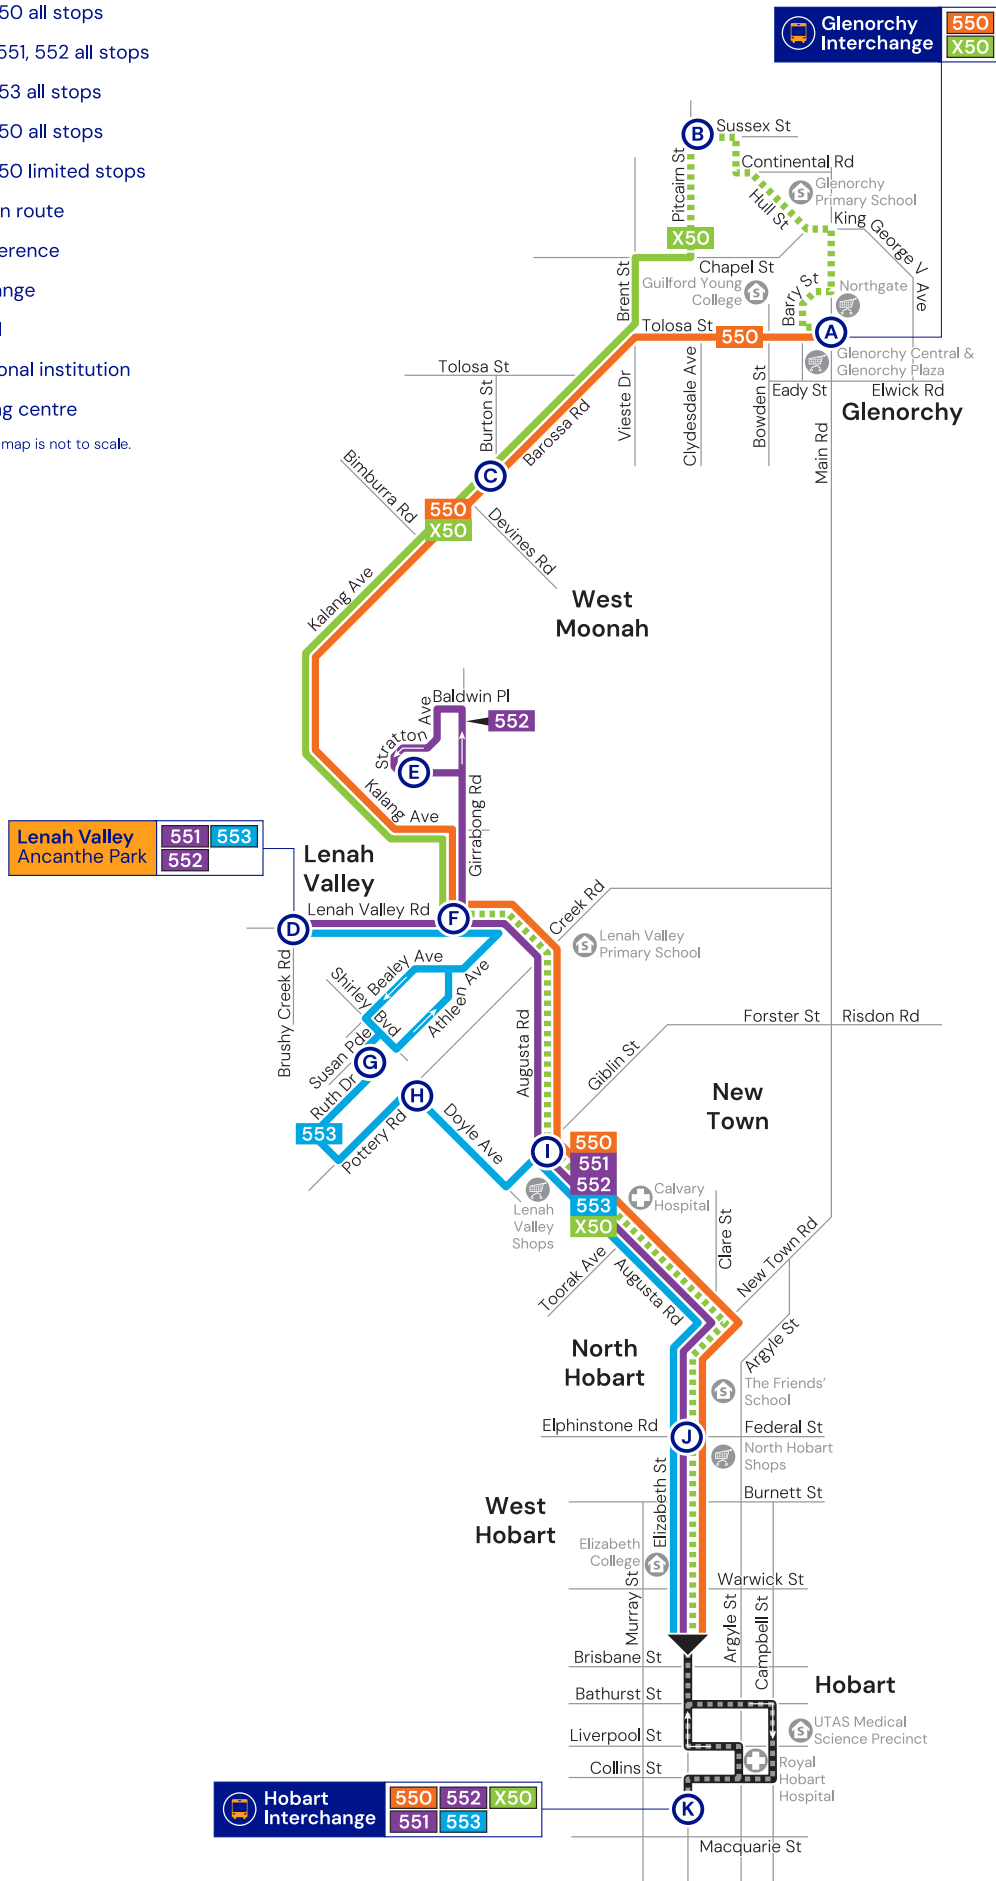

Route map

- Route 550 all stops
- Routes 551, 552 all stops
- Route 553 all stops
- Route X50 all stops
- Route X50 limited stops
- Common route
- Map reference
- Interchange
- Hospital
- Educational institution
- Shopping centre

This diagrammatic map is not to scale.

Limited bus stops Route X50

- Glenorchy Interchange
- Glenorchy
  Sussex St/Pitcairn St
- Glenorchy
  Chapel St/Brent St
- Lenah Valley
  Lenah Valley Rd/Girrabong Rd
- Lenah Valley
  Augusta Rd/Creek Rd
- Lenah Valley
  Augusta Rd/Giblin St
- Lenah Valley
  Calvary Hospital, Augusta Rd
- New Town
  Augusta Rd/Clare St
- North Hobart
  Elizabeth St/Tasma St
- Hobart
  Elizabeth St after Melville St (in)
  Elizabeth St after Liverpool St (out)
- Hobart
  UTAS, Campbell St (in)
- Hobart Interchange