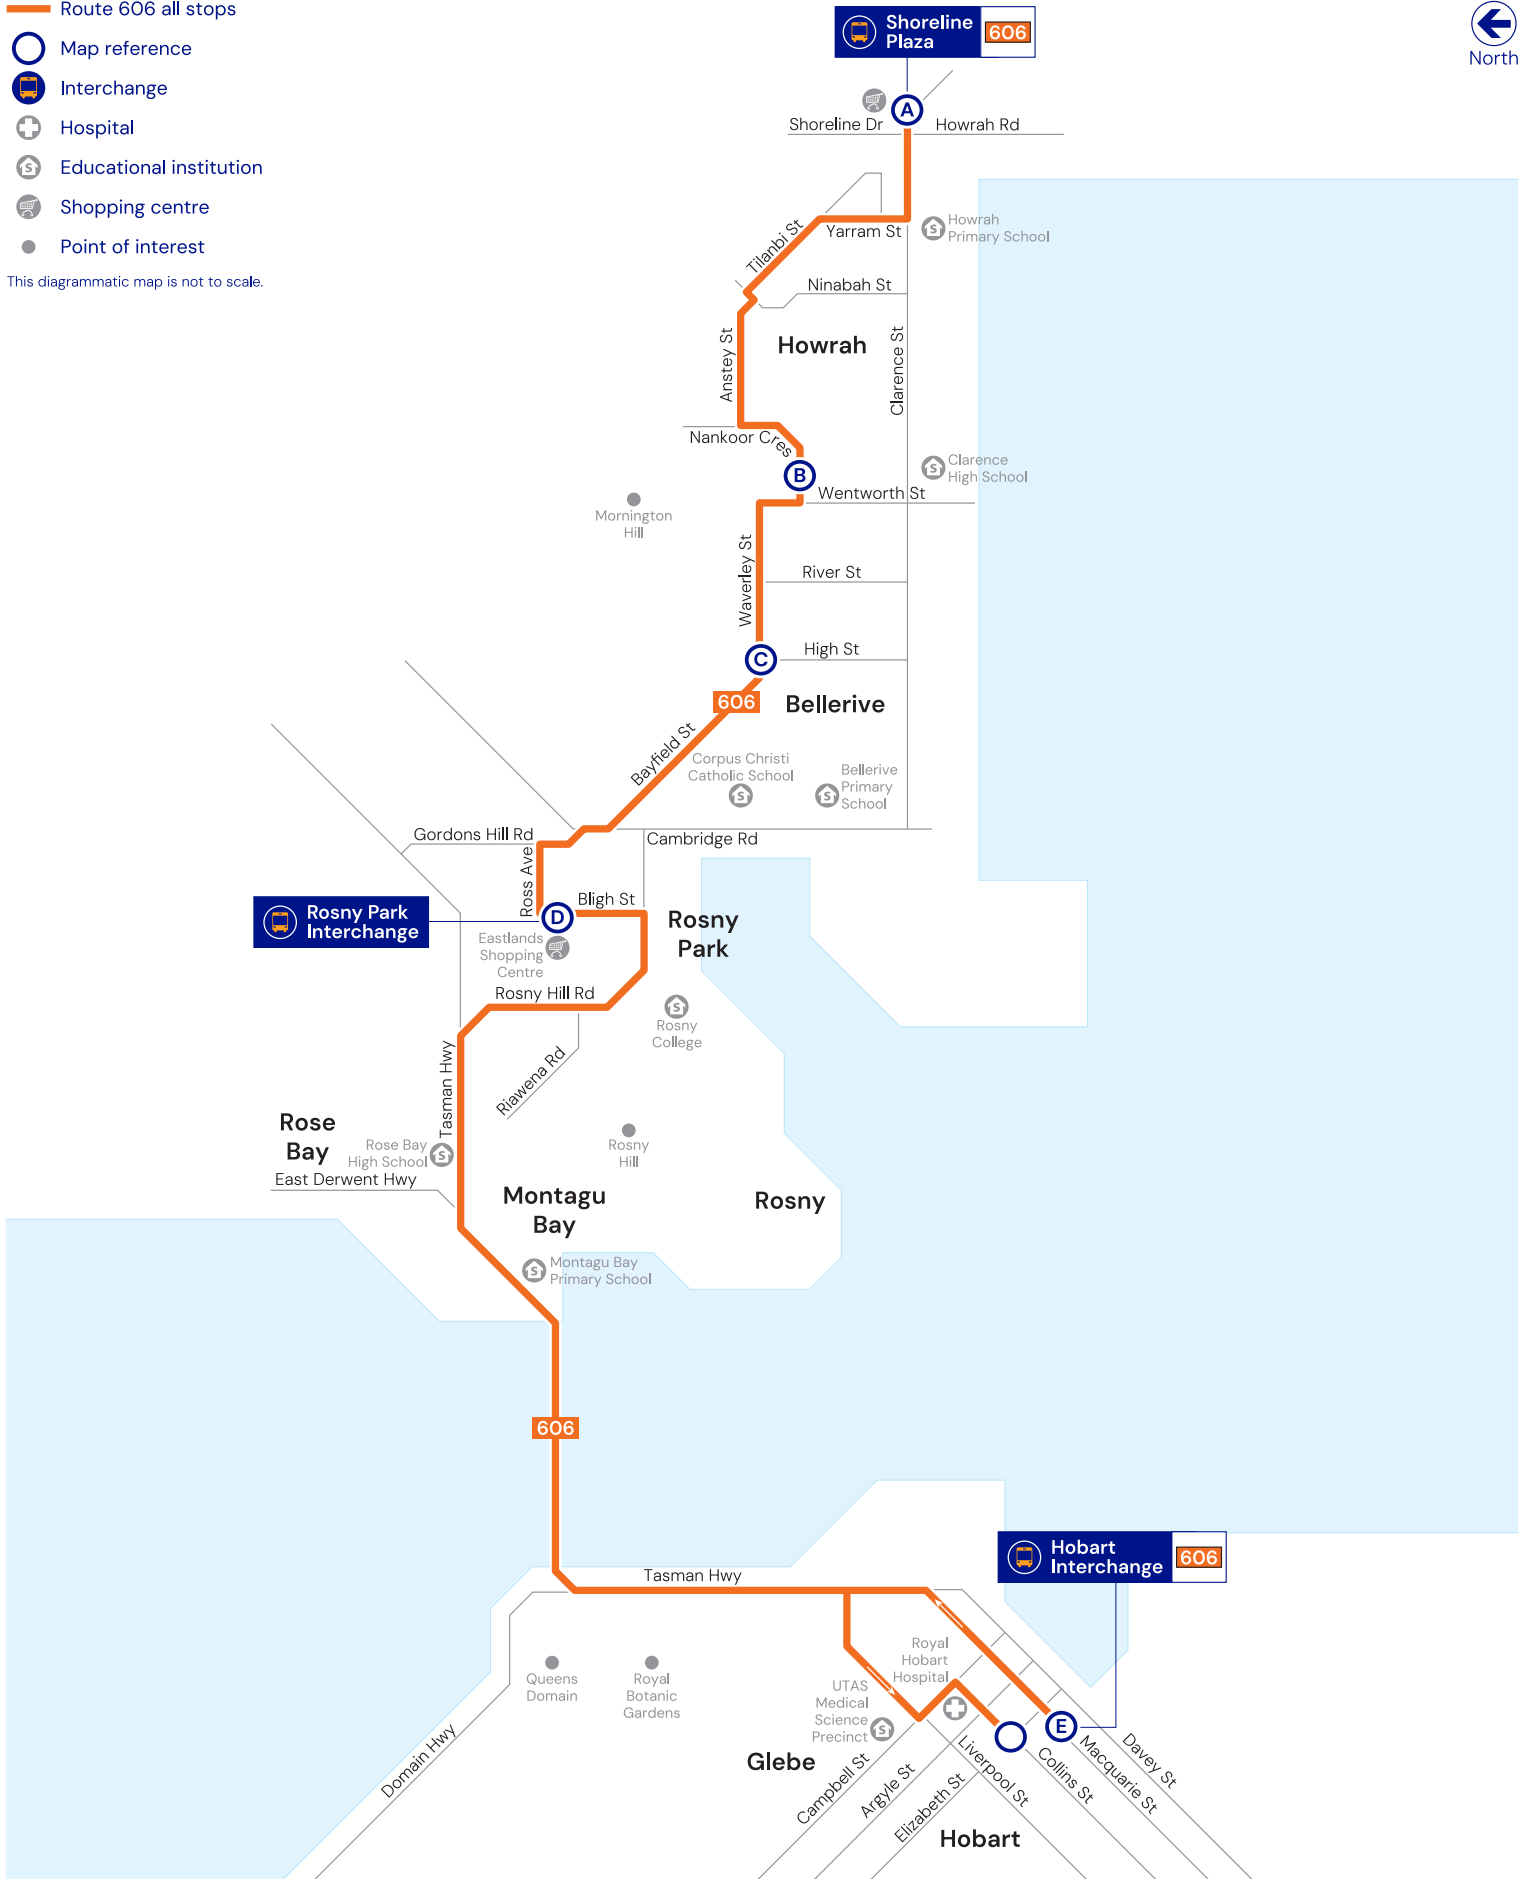

Effective 3 May 2026

606

Shoreline to Rosny Park via Waverley St

606

Shoreline to Rosny Park

Useful information

How to read this timetable

1. Use the bus route map on page 2 to find the location of your bus stop.
2. Find the timing point (e.g. **B**) closest to your bus stop.
3. If your bus stop is between two timing points (e.g. **A** and **B**) the bus will arrive between these times.

Shopping centre

Point of interest

This diagrammatic map is not to scale.

Shoreline to Rosny Park via Waverley St

Monday to Friday

<small>map ref</small>	Route number	606	606	606	606	606	606	606	606	606	606
		am	am	am	am	am	am	pm	pm	pm	pm
(A)	Howrah, Shoreline Plaza	6:58	7:31	8:07	9:16	10:16	11:16	12:16	f1:16	2:18	m3:18
(B)	Howrah, 25 Nankoor Cr	7:06	7:39	8:15	9:23	10:23	11:24	12:23	f1:24	2:26	m3:25
(C)	Bellerive, Waverley St/High St	7:08	7:42	8:18	9:26	10:26	11:26	12:26	f1:26	2:28	m3:27
	Rosny Park Interchange	7:12	7:46	8:22	9:29	10:29	11:30	12:29	f1:30	2:32	m3:30
	Hobart Interchange	7:25	8:02	8:41	-	-	-	-	-	-	-

- f** Friday only.
- m** Monday to Thursday only.
- Does not travel via this location.

Rosny Park to Shoreline via Waverley St

Monday to Friday

<small>map ref</small>	Route number	606	606	606	606	606	606	606	606	606	606	
		am	am	am	pm	pm	pm	pm	pm	pm	pm	
(E)	Hobart Interchange, Stop C1	-	-	-	-	-	-	-	m4:10	4:48	5:18	5:58
(D)	Rosny Park Interchange, Stop B	9:00	10:00	11:00	12:00	f1:00	2:00	m3:00	m4:21	4:59	5:29	6:07
(C)	Bellerive, Waverley St/High St	9:04	10:04	11:04	12:04	f1:04	2:05	m3:05	m4:26	5:04	5:34	6:12
(B)	Howrah, 25 Nankoor Cr	9:07	10:07	11:07	12:07	f1:07	2:08	m3:08	m4:29	5:07	5:37	6:15
(A)	Howrah, Shoreline Plaza	9:13	10:13	11:13	12:13	f1:13	2:15	m3:15	m4:36	5:14	5:44	6:22

- f** Friday only.
- m** Monday to Thursday only.
- Does not travel via this location.