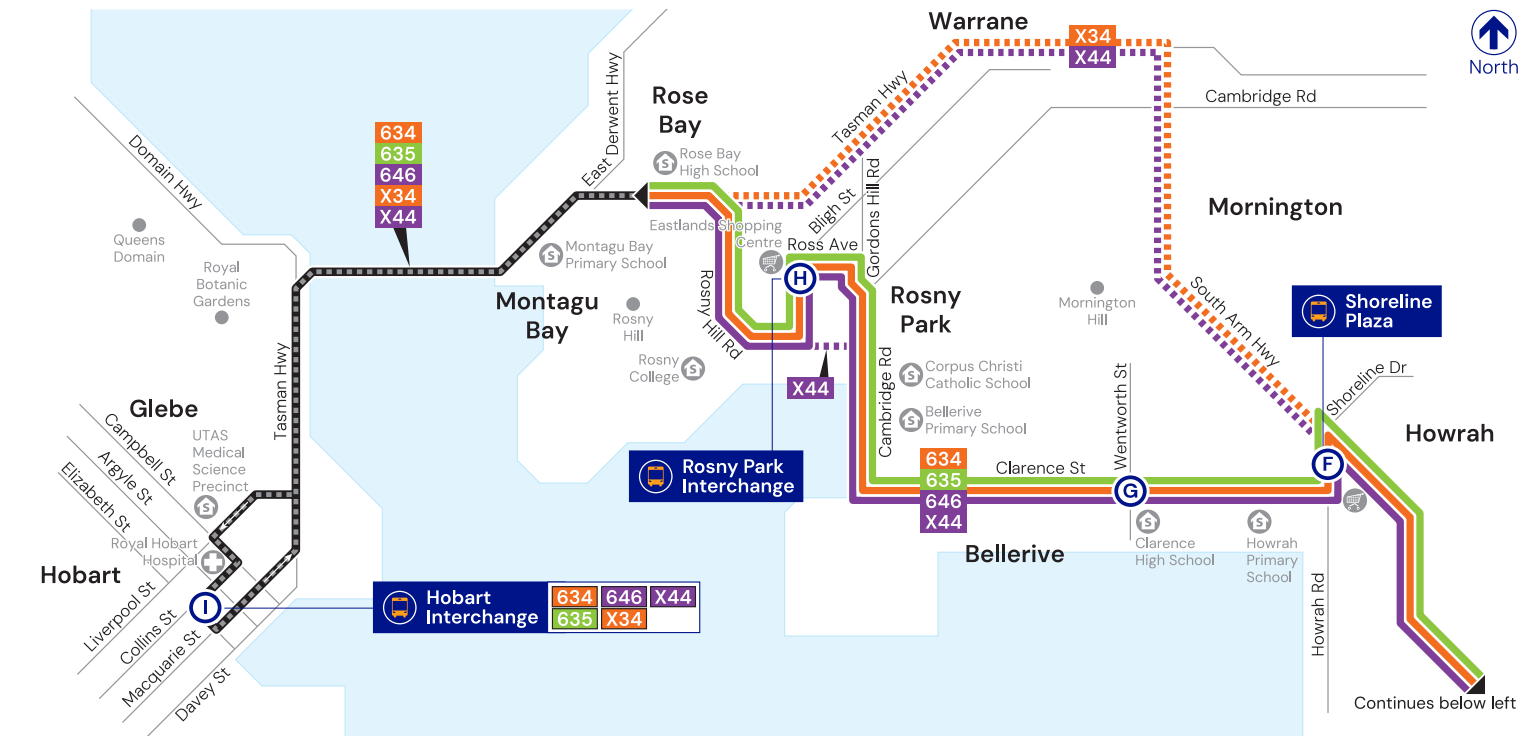

Route map

Limited bus stops Route X34

- Lauderdale
- Shoreline Plaza
- Hobart
  Liverpool St opp UTAS (in)
  Macquarie St after Campbell St (out)
- Hobart Interchange

Limited bus stops Route X44

- Opossum Bay
- Shoreline Plaza
- Clarence High School, Clarence St (in)
  School days - set down only
- Rosny College, Rosny Hill Rd (in)
  School days - set down only
- Tasman Hwy opp Rose Bay High School (in)
  School days - set down only
- Hobart
  Liverpool St opp UTAS (in)
  Macquarie St after Campbell St (out)
- Hobart Interchange