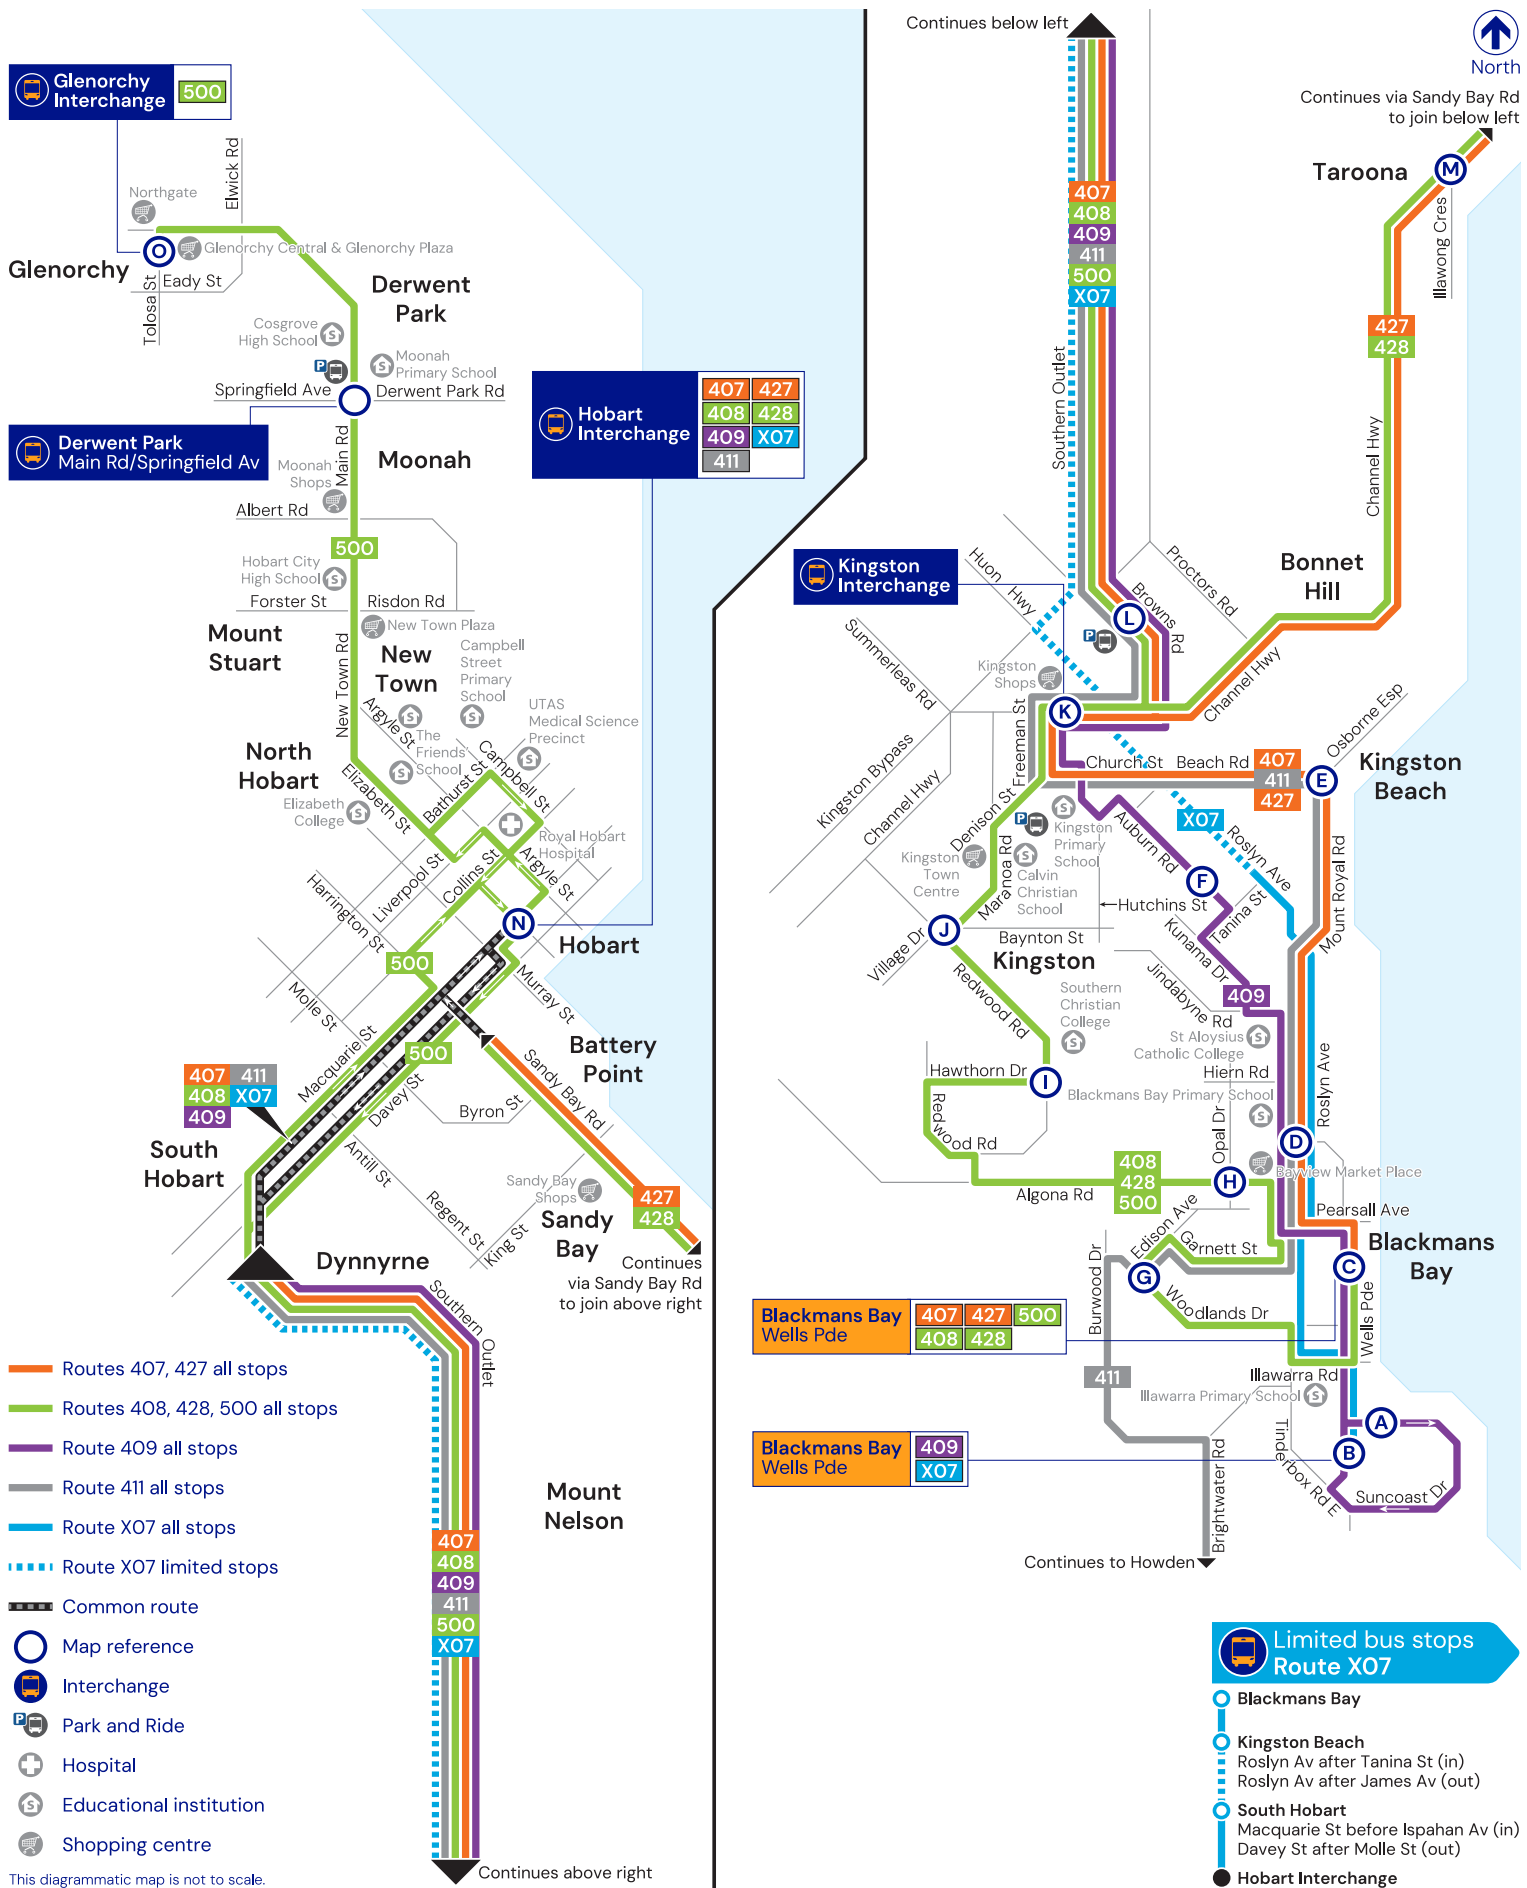

# Route map

This diagrammatic map is not to scale.

# Blackmans Bay to Hobart

## Monday to Friday (continued)

map ref	Route number	407	408	407	408	407	407	408	407	408	407	408	407	407	408
		pm	pm	pm	pm	pm	pm	pm	pm	pm	pm	pm	pm	pm	pm
Ⓒ	Blackmans Bay, Wells Pde/Myuna Rd	f4:02	4:15	4:38	4:38	4:55	5:15	5:18	5:34	5:43	5:55	6:07	6:15	6:33	m6:33
Ⓓ	Blackmans Bay, Roslyn Av/Wells Pde	f4:03	-	4:39	-	4:56	5:16	-	5:35	-	5:56	-	6:16	6:34	-
Ⓔ	Kingston Beach Shops	f4:08	-	4:44	-	5:01	5:21	-	5:39	-	6:00	-	6:20	6:38	-
Ⓕ	Kingston Beach, Auburn Rd/Heath Ct	-	-	-	-	-	-	-	-	-	-	-	-	-	-
Ⓖ	Blackmans Bay, Woodlands Dr/The Summit	-	4:19	-	4:42	-	-	5:22	-	5:47	-	6:11	-	-	m6:37
Ⓗ	Blackmans Bay, Bayview Market	-	4:21	-	4:44	-	-	5:24	-	5:49	-	6:13	-	-	m6:38
Ⓘ	Kingston, Hawthorn Dr/Redwood Rd	-	4:27	-	4:50	-	-	5:29	-	5:54	-	6:18	-	-	m6:43
Ⓙ	Kingston, Maranoa Rd/Baynton St	-	4:30	-	4:53	-	-	5:31	-	5:56	-	6:20	-	-	m6:45
	Kingston Interchange, Stop A	f4:12	4:33	4:49	4:56	5:05	5:25	5:34	5:44	6:00	6:04	6:23	6:24	6:43	m6:47
Ⓛ	Kingston, Browns Rd/Cottage Rd	f4:14	4:35	-	4:58	5:07	5:27	5:36	-	-	6:05	-	6:25	-	m6:48
Ⓜ	Taroona, Channel Hwy/Illawong Cr	-	-	-	-	-	-	-	-	-	-	-	-	-	-
	Hobart Interchange	f4:35	4:55	-	5:18	5:28	5:48	5:55	-	-	6:21	-	6:41	-	m7:05