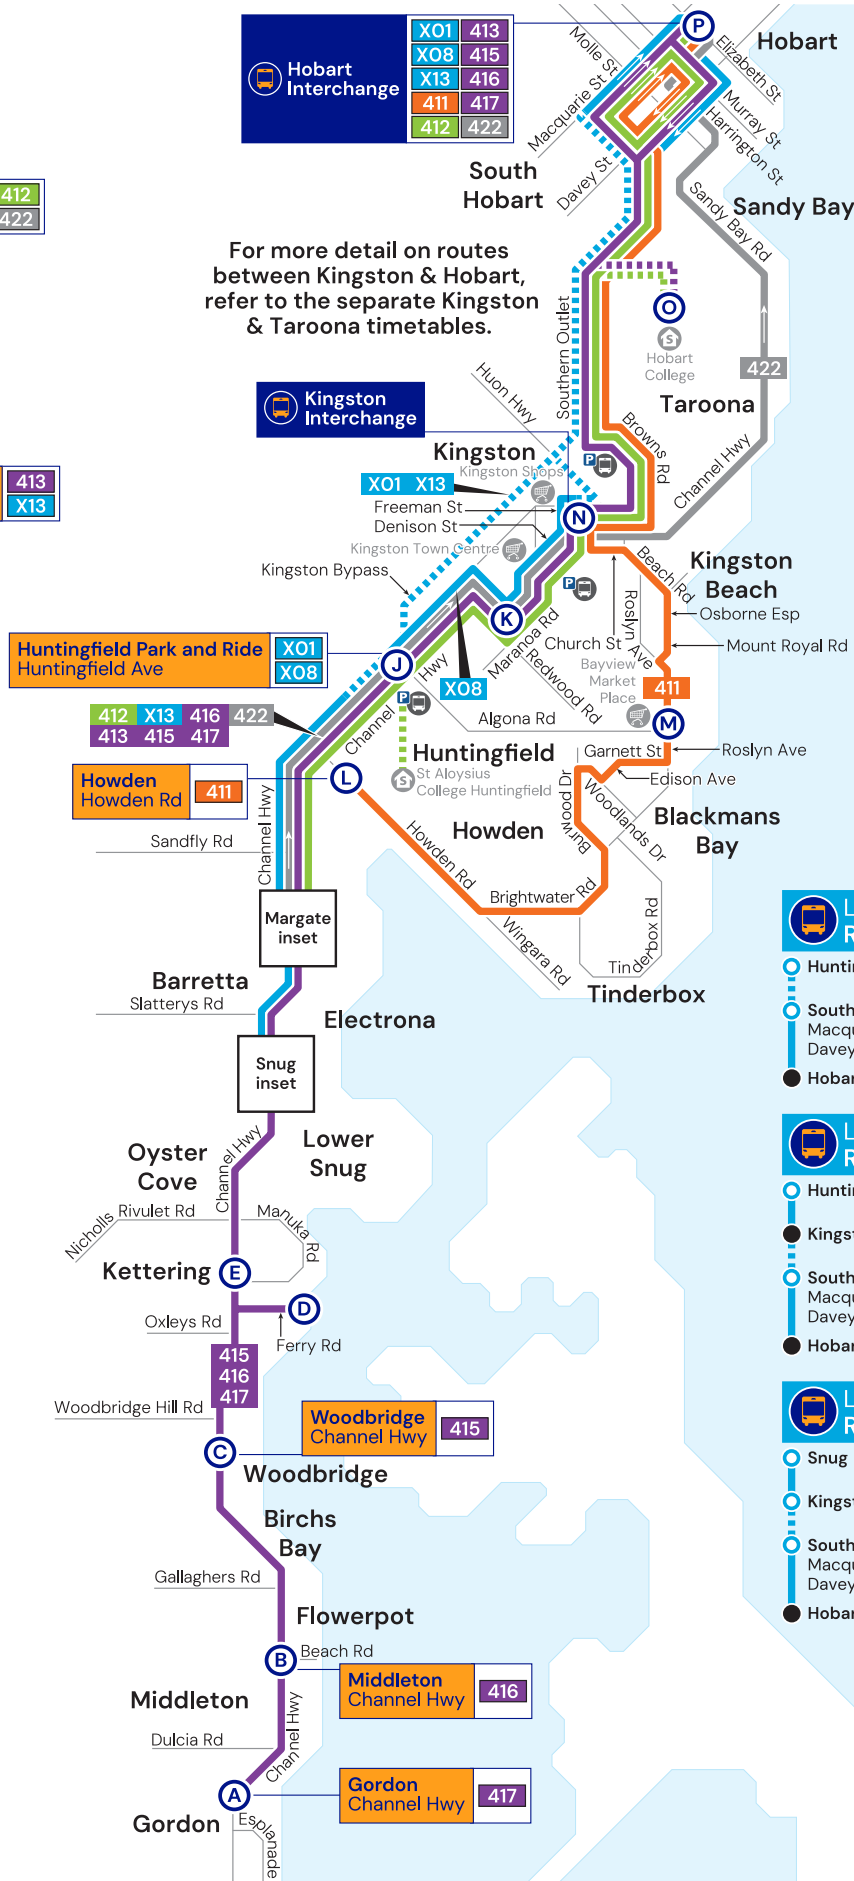

This diagrammatic map is not to scale.

For more detail on routes between Kingston & Hobart, refer to the separate Kingston & Taroona timetables.

Limited bus stops Route X01

- Huntingfield
- South Hobart
Macquarie St before Ispahan Av (in)
Davey St after Molle St (out)
- Hobart Interchange

Limited bus stops Route X08

- Huntingfield
- Kingston Interchange
- South Hobart
Macquarie St before Ispahan Av (in)
Davey St after Molle St (out)
- Hobart Interchange

Limited bus stops Route X13

- Snug
- Kingston, Channel Hwy/Rays Ct
- South Hobart
Macquarie St before Ispahan Av (in)
Davey St after Molle St (out)
- Hobart Interchange

f Friday only.

- Does not travel via this location.

Hobart to Channel

Saturday

map ref	Route number	412	413	412	415	412	413	412	415	412	412	412	412
		am	am	am	pm	pm	pm	pm	pm	pm	pm	pm	pm
P	Hobart Interchange, Stop D1	-	10:21	-	12:15	-	2:21	-	4:15	-	-	7:15	8:15 9:15
N	Kingston Interchange, Stop B	9:45	10:35	11:45	12:29	1:45	2:35	3:45	4:29	5:45	6:45	7:29	8:29 9:29
K	Kingston, Maranoa Rd/Baynton St	9:47	10:38	11:48	12:32	1:48	2:38	3:48	4:32	5:47	6:47	7:31	8:31 9:31
J	Huntingfield Park and Ride	9:51	10:42	11:52	12:36	1:52	2:42	3:52	4:36	5:51	6:51	7:35	8:35 9:35
I	Margate Central	9:59	10:50	12:00	12:44	2:00	2:50	4:00	4:44	5:59	6:59	7:43	8:43 9:43
H	Margate, Incana Rd/Lotus Ct	10:02	10:52	12:03	12:46	2:03	2:52	4:03	4:46	6:02	7:02	7:46	8:46 9:46
G	Snug Primary School	-	10:59	-	12:53	-	2:59	-	4:53	-	-	-	-
F	Snug, Charlton St/Cutana Pde	-	11:00	-	12:54	-	3:00	-	4:54	-	-	-	-
E	Kettering Cemetery	-	-	-	1:03	-	-	-	5:03	-	-	-	-
D	Kettering Ferry Terminal	-	-	-	1:06	-	-	-	5:06	-	-	-	-
C	Woodbridge, Channel Hwy/Potters Rd	-	-	-	1:13	-	-	-	5:13	-	-	-	-