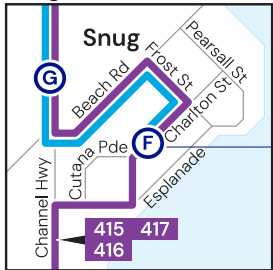

13 22 01

Route map

Margate inset

Snug inset

- Route 411 all stops
- Route 412 all stops
- Route 412 variant
- Routes 413, 415, 416, 417 all stops
- Routes 413, 415, 416, 417 variant
- Route 422 all stops
- Routes X01, X08, X13 all stops
- Routes X01, X08, X13 limited stops
- Map reference
- Interchange
- Park and Ride
- Educational institution
- Shopping centre

Sunday/public holiday

map ref	Route number	413	415	413	415	412	412
		am	pm	pm	pm	pm	pm
P	Hobart Interchange, Stop D1	10:20	12:14	2:20	4:24	6:00	7:06
N	Kingston Interchange, Stop B	10:34	12:28	2:34	4:38	6:14	7:20
K	Kingston, Maranoa Rd/Baynton St	10:37	12:31	2:37	4:41	6:16	7:22
J	Huntingfield Park and Ride	10:41	12:35	2:41	4:45	6:20	7:26
I	Margate Central	10:49	12:43	2:49	4:53	6:28	7:34
H	Margate, Incana Rd/Lotus Ct	10:51	12:45	2:51	4:55	6:31	7:37
G	Snug Primary School	10:58	12:52	2:58	5:02	-	-
F	Snug, Charlton St/Cutana Pde	10:59	12:53	2:59	5:03	-	-
E	Kettering Cemetery	-	1:02	-	5:12	-	-
D	Kettering Ferry Terminal	-	1:05	-	5:15	-	-
C	Woodbridge, Channel Hwy/Potters Rd	-	1:12	-	5:22	-	-