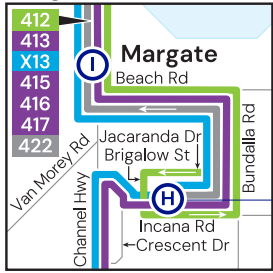

Route map

Margate inset