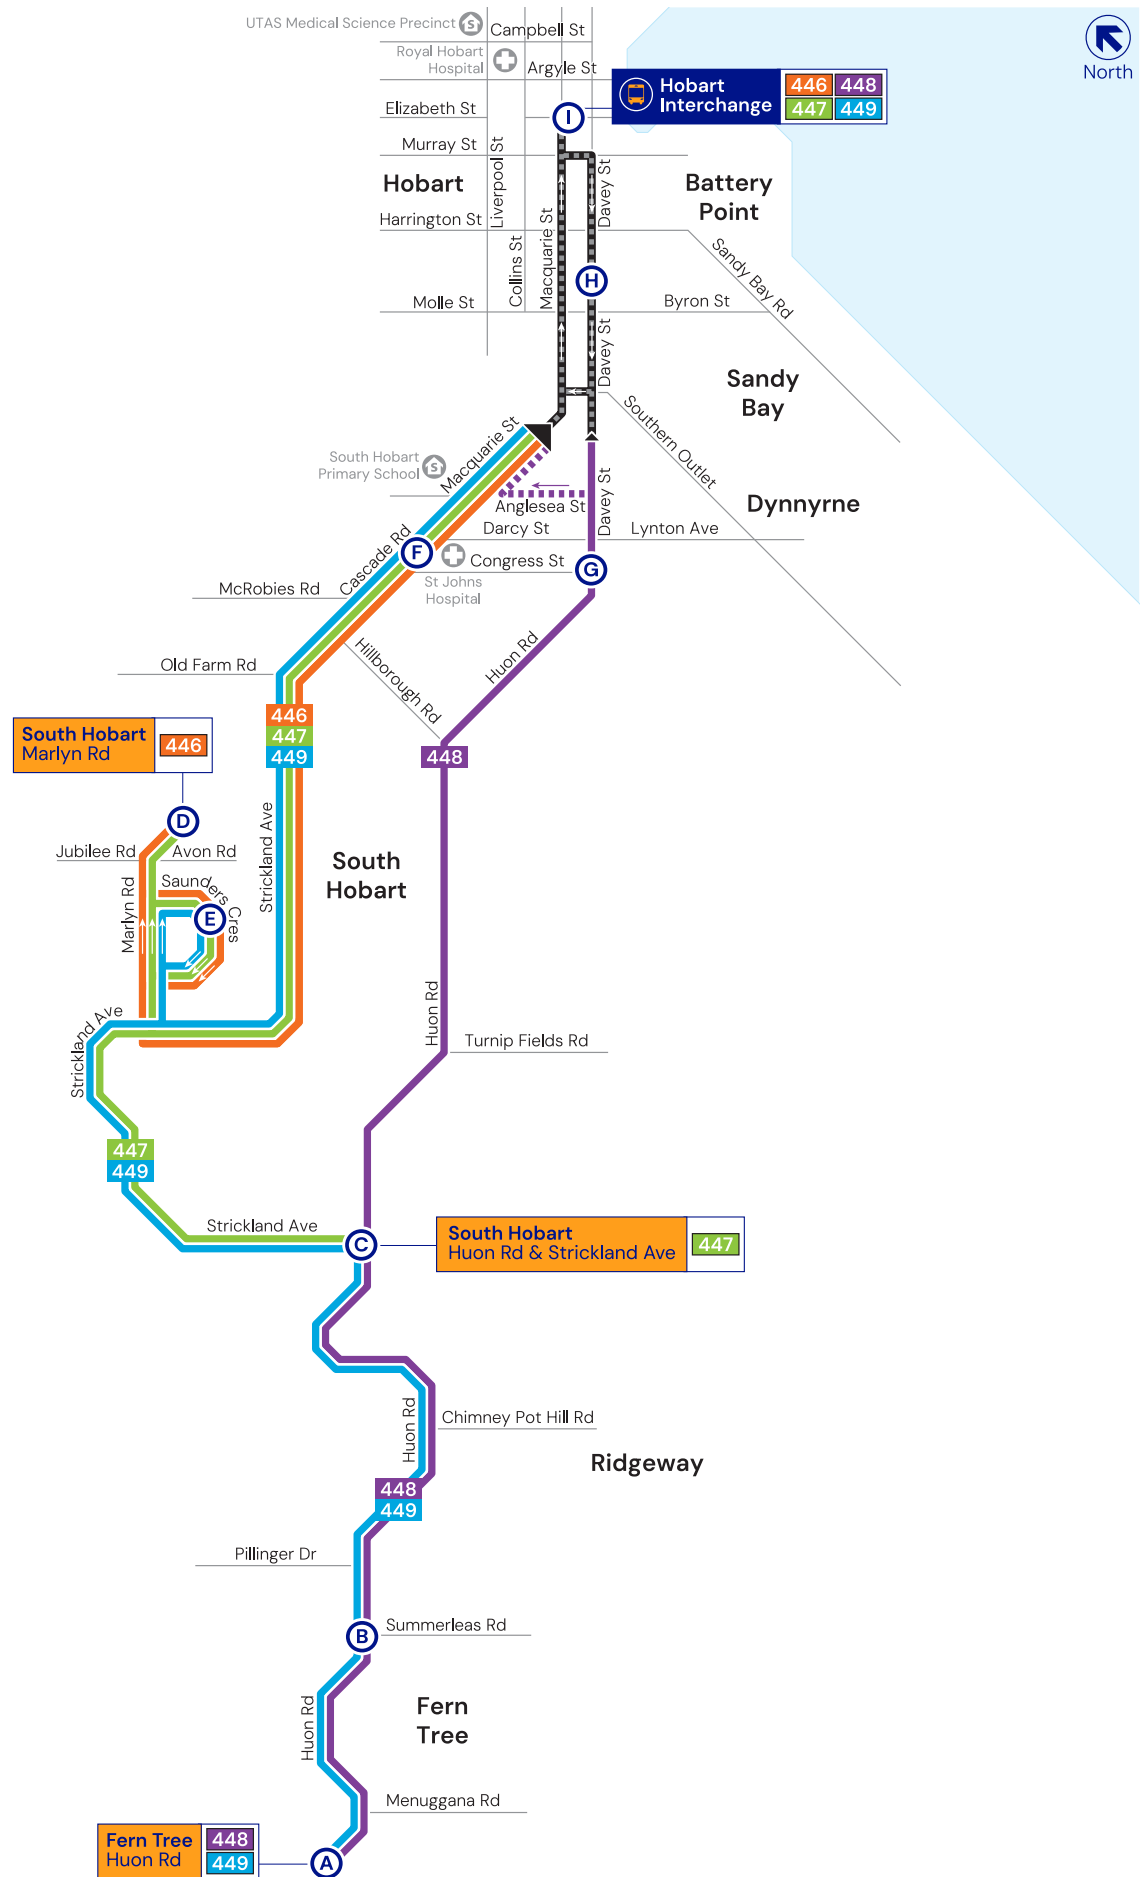

This diagrammatic map is not to scale.

Fern Tree & South Hobart to Hobart

Monday to Friday

map ref	Route number	446	446	448	446	448	447	446	448	448	447	446	448	446	446		
		am	am	am	am	am	am	am	am	am	am	am	am	am	am		
(A)	Fern Tree, 950 Huon Rd	-	-	7:15	-	7:36	-	-	v8:12	s8:12	-	-	-	-	8:52	-	-
(B)	Fern Tree Park	-	-	7:19	-	7:40	-	-	v8:17	s8:17	-	-	-	-	8:56	-	-
(C)	South Hobart, Huon Rd/Strickland Av	-	-	7:22	-	7:44	-	-	v8:22	s8:22	-	-	-	-	8:59	-	-
(C)	South Hobart, Strickland Av/Huon Rd	-	-	-	-	-	7:36	-	-	-	8:15	-	-	-	-	-	-
(D)	South Hobart, Marilyn Rd/Avon Rd	6:40	7:10	-	7:28	-	7:42	7:58	-	-	8:21	8:30	-	-	9:00	9:27	-
(E)	South Hobart, Saunders Ct/Moree Cl	6:41	7:11	-	7:30	-	7:44	8:00	-	-	8:23	8:32	-	-	9:01	9:28	-
(F)	South Hobart, St John's Hospital	6:48	7:19	-	7:39	-	7:53	8:09	-	-	8:32	8:41	-	-	9:09	9:36	-
(G)	South Hobart, Huon Rd/Livingston St	-	-	7:29	-	7:51	-	-	v8:29	hs8:36	-	-	-	-	9:06	-	-
	Hobart Interchange	6:54	7:26	7:37	7:47	8:02	8:07	8:23	v8:41	s8:45	8:46	8:55	9:17	9:17	9:44	-	-

Monday to Friday (continued)

map ref	Route number	448	446	448	446	448	446	446	448	449	449	449
		pm	pm	pm	pm	pm	pm	pm	pm	pm	pm	pm
(A)	Fern Tree, 950 Huon Rd	3:43	-	4:55	-	m5:55	-	-	6:55	7:50	9:50	f11:50
(B)	Fern Tree Park	3:47	-	4:59	-	m5:59	-	-	6:59	7:54	9:54	f11:54
(C)	South Hobart, Huon Rd/Strickland Av	3:50	-	5:02	-	m6:02	-	-	7:02	7:57	9:57	f11:57
(C)	South Hobart, Strickland Av/Huon Rd	-	-	-	-	-	-	-	7:58	9:58	f11:58	-
(D)	South Hobart, Marilyn Rd/Avon Rd	-	f4:03	-	5:03	-	f6:03	6:15	-	-	-	-
(E)	South Hobart, Saunders Ct/Moree Cl	-	f4:04	-	5:04	-	f6:04	6:16	-	8:03	10:03	f12:03
(F)	South Hobart, St John's Hospital	-	f4:12	-	5:11	-	f6:11	6:23	-	8:09	10:09	f12:09
(G)	South Hobart, Huon Rd/Livingston St	3:56	-	5:07	-	m6:07	-	-	7:07	-	-	-
	Hobart Interchange	4:04	f4:20	5:15	5:19	m6:14	f6:17	6:29	7:14	8:15	10:15	f12:15