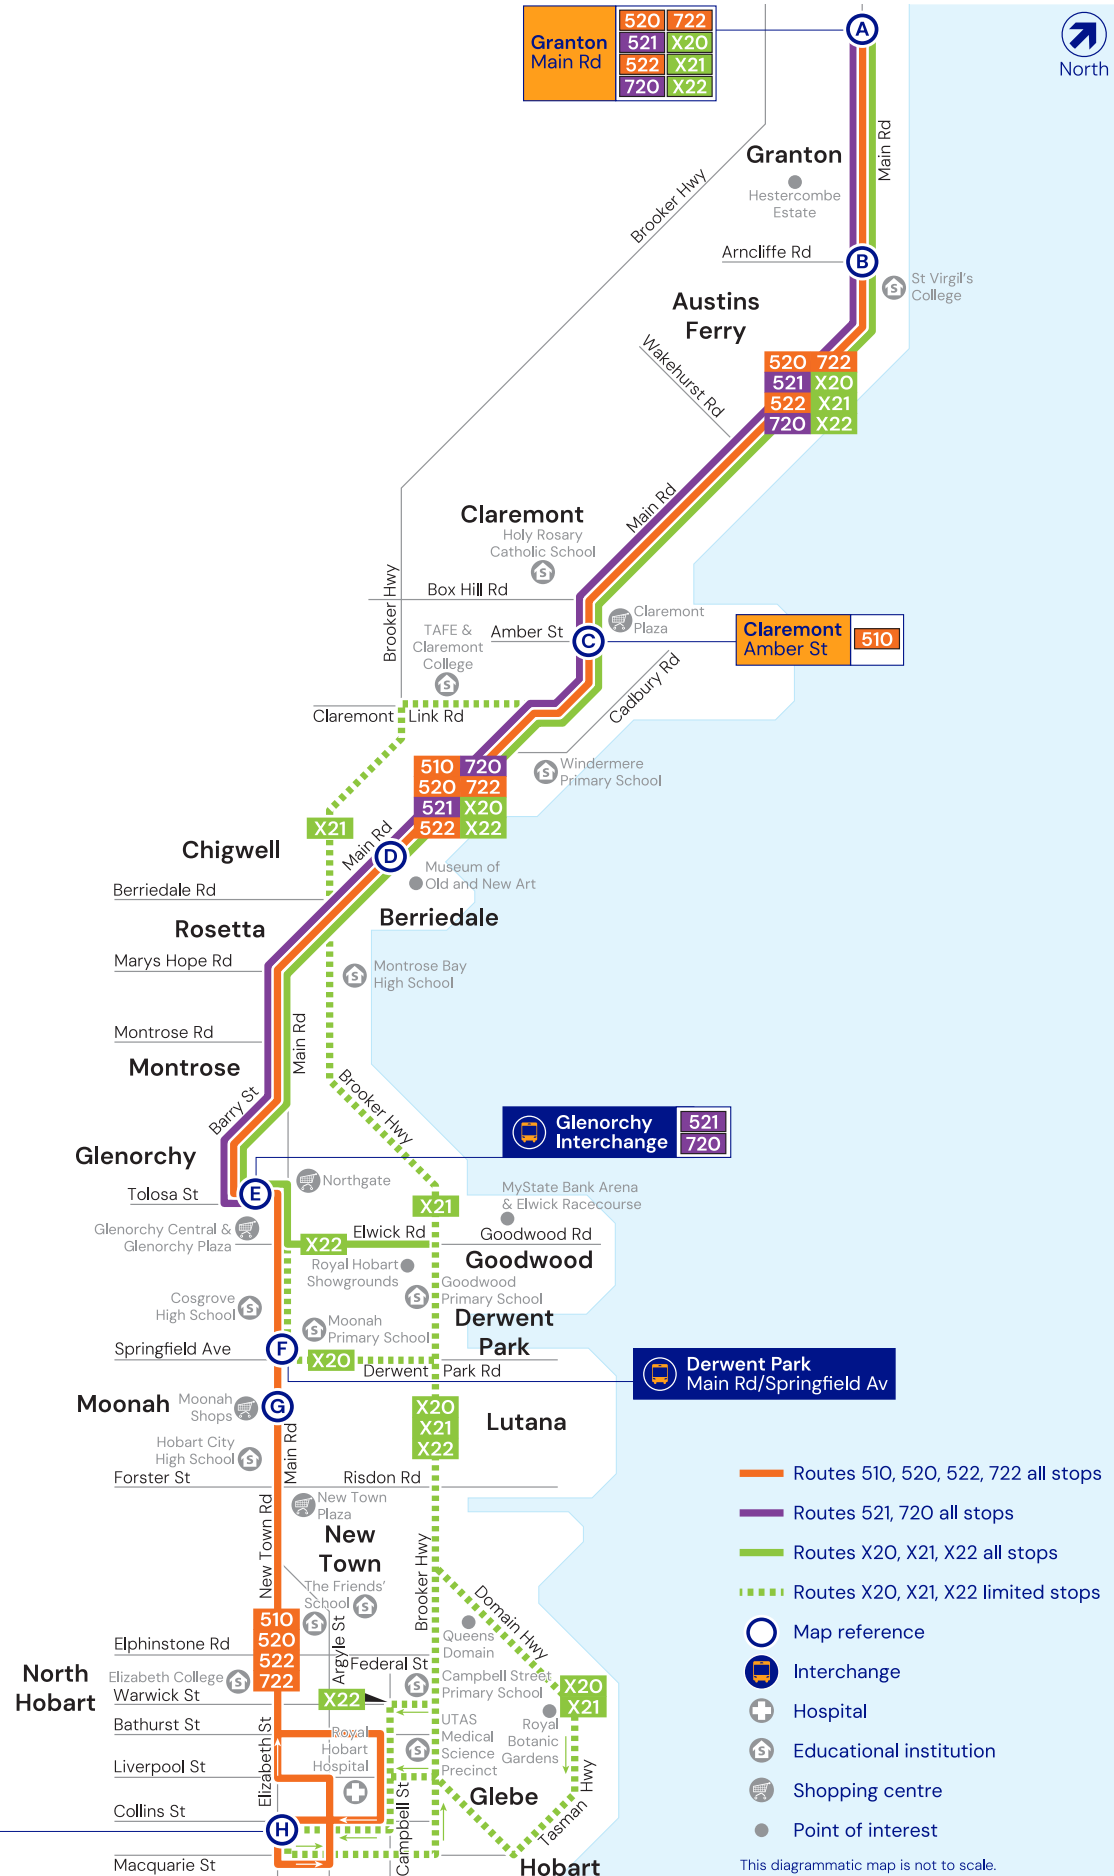

13 22 01

K/NET/C

Routes 720, 722 & X22

www.wearekinetic.com

(03) 6261 4653

Route map

Limited bus stops Route X20

- Granton
- Claremont Recreation Ground, Main Rd
- Berriedale
Main Rd at Connewarre Cr (in)
Main Rd opp Windermere Primary School (out)
- MONA, Main Rd
- Rosetta, Main Rd/Lorraine Cr
- Glenorchy Interchange
- Derwent Park, Main Rd/Springfield Av
- Derwent Park
Derwent Park Rd before Central Av (in)
Derwent Park Rd before Gormanston Rd (out)
- Moonah, Brooker Hwy/Bowen Rd
- Hobart
Liverpool St opp UTAS (in)
- Hobart Interchange

Limited bus stops Route X21

- Granton
- Claremont Recreation Ground, Main Rd
- Goodwood Primary School, Brooker Hwy
- Derwent Park, Brooker Hwy/Lampton Av
- Moonah, Brooker Hwy/Bowen Rd
- Hobart
Liverpool St opp UTAS (in)
- Hobart Interchange

Limited bus stops Route X22

- Granton
- Goodwood Primary School, Brooker Hwy
- Derwent Park, Brooker Hwy/Lampton Av
- Moonah, Brooker Hwy/Bowen Rd
- Elizabeth College, Warwick St (out)
School days - pick up only
- St Mary's College, Harrington St (out)
School days - pick up only
- Hobart
Campbell St opp Patrick St (in)
- Hobart
UTAS, Campbell St (in)
Macquarie St after Campbell St (out)
- Hobart Interchange

Hobart Interchange	510	X20
	520	X21
	522	X22
	722	

- Routes 510, 520, 522, 722 all stops
 - Routes 521, 720 all stops
 - Routes X20, X21, X22 all stops
 - Routes X20, X21, X22 limited stops
 - Map reference
 - Interchange
 - Hospital
 - Educational institution
 - Shopping centre
 - Point of interest
- This diagrammatic map is not to scale.