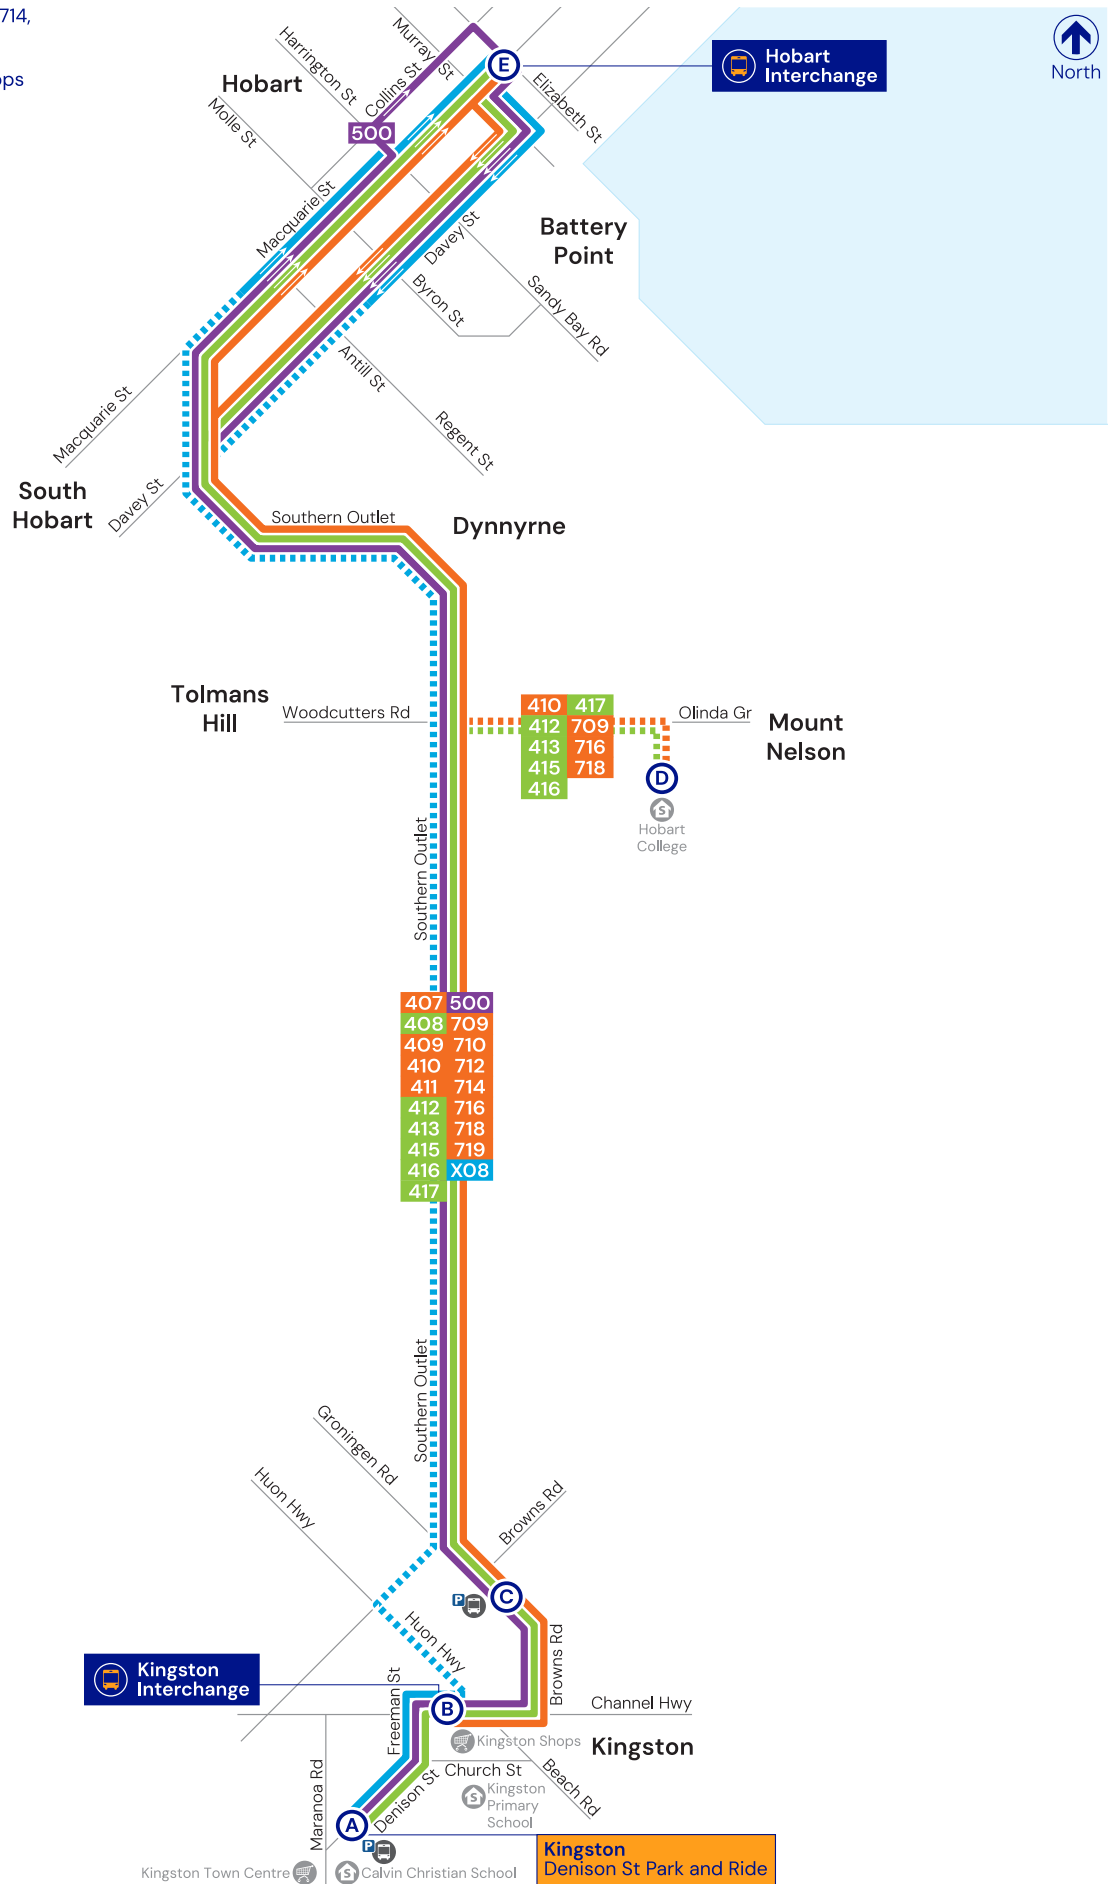

Route X08 all stops

Route X08 limited stops

Map reference

Interchange

Park and Ride

Educational institution

Shopping centre

This diagrammatic map is not to scale.

# Kingston to Hobart via Southern Outlet

## Monday to Friday

map ref	Route number	412	407	500	416	716	407	415	416	409	500	407	411	500	714
		am	am	am	am	am	am	am	am	am	am	am	am	am	am
A	Kingston, Denison St Park and Ride	6:36	-	7:04	s7:13	-	-	s7:23	v7:23	-	7:22	-	-	7:41	-
	Kingston Interchange, Stop A	6:37	6:50	7:05	s7:14	7:14	7:16	s7:24	v7:24	7:19	7:23	7:36	7:39	7:42	7:47
C	Kingston, Browns Rd/Cottage Rd	6:38	6:52	7:07	s7:16	7:16	7:18	s7:26	v7:26	7:21	7:25	7:38	7:41	7:45	7:49
D	Mount Nelson, Hobart College	-	-	-	-	-	-	-	-	-	-	-	-	-	-
	Hobart Interchange	6:55	7:10	7:29	s7:34	7:35	7:42	s7:44	v7:44	7:45	7:47	8:02	8:05	8:11	8:12