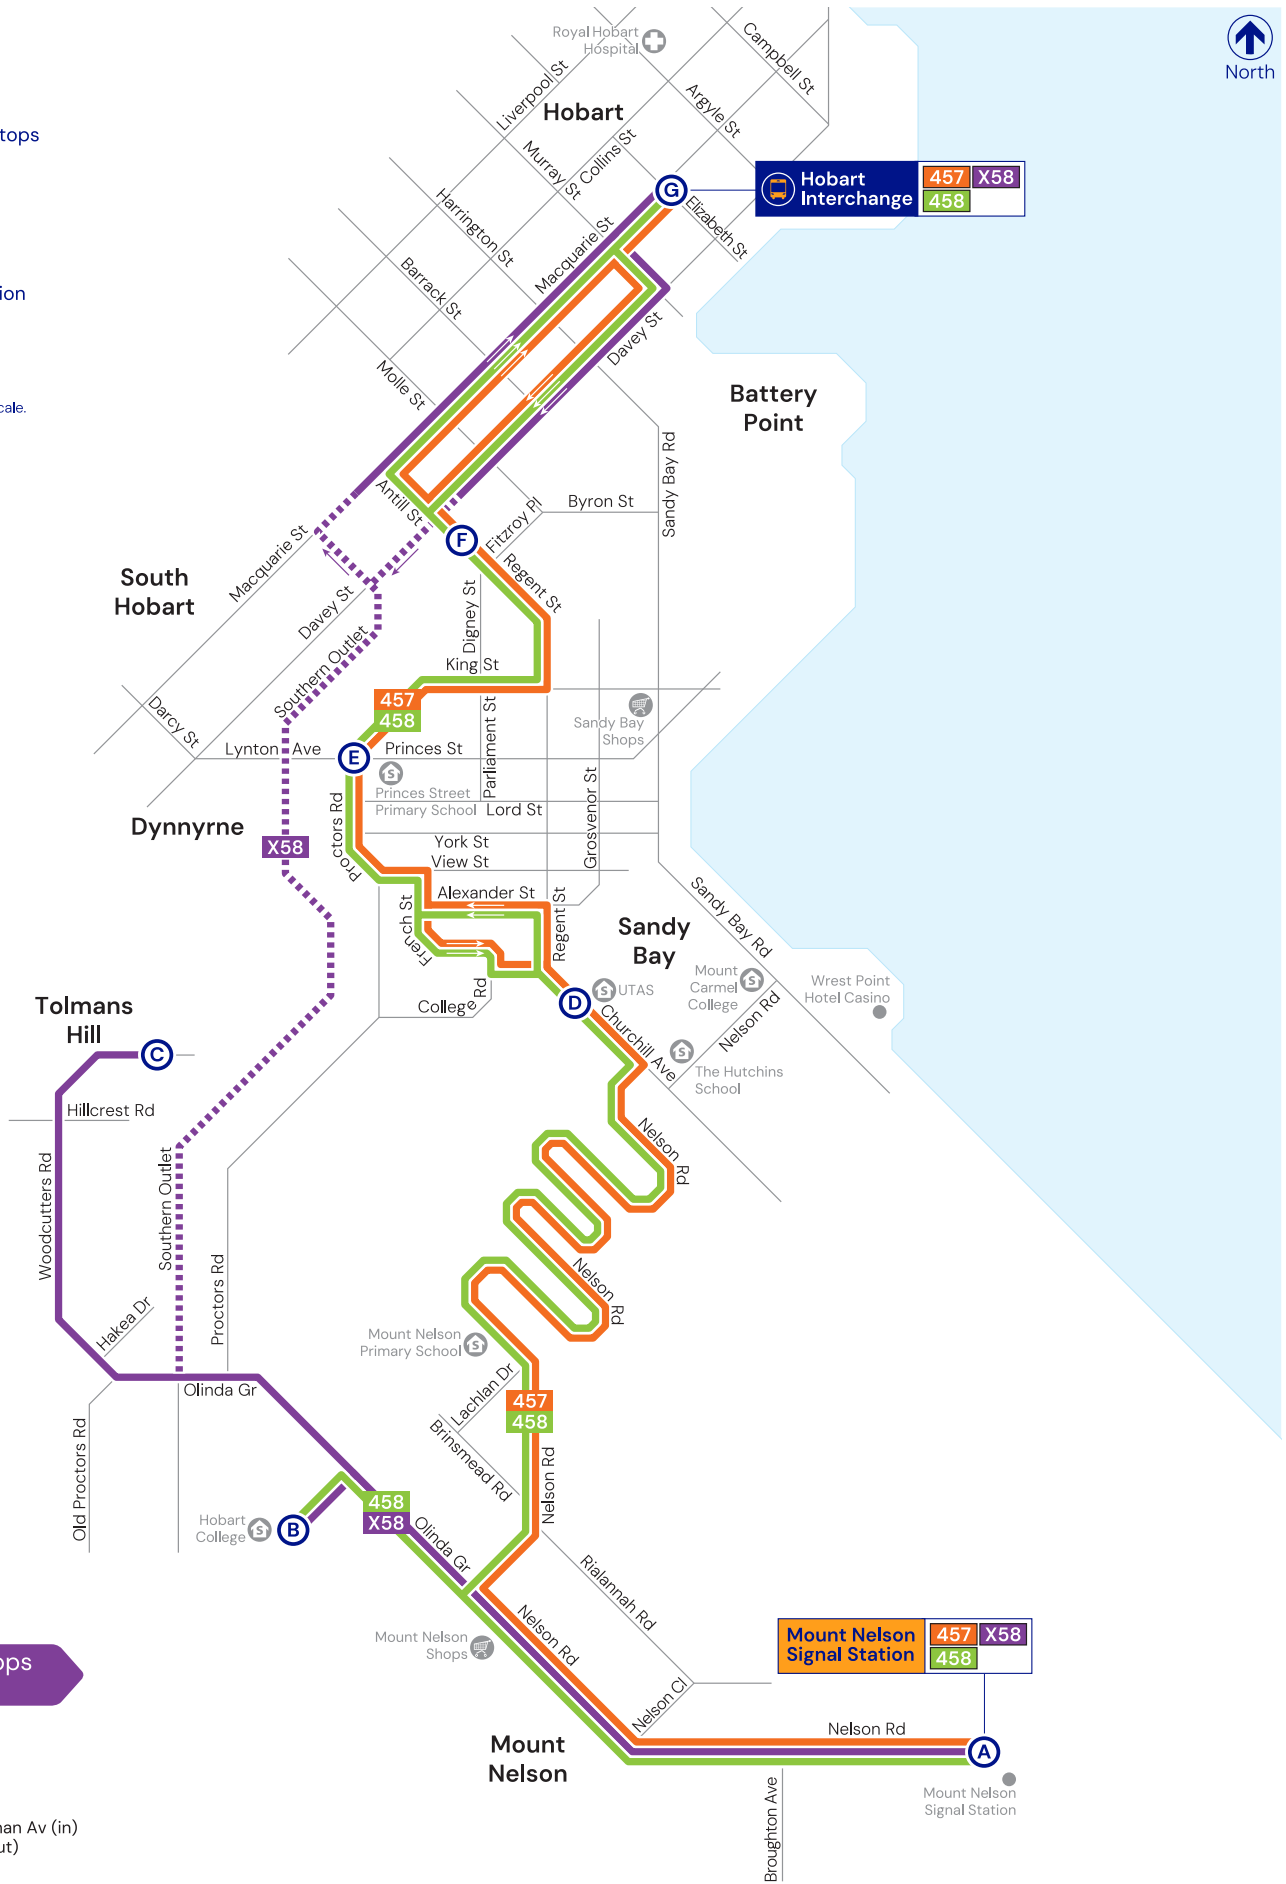

# Route map

- Route 457 all stops
- Route 458 all stops
- Route X58 all stops
- Route X58 limited stops
- Map reference
- Interchange
- Hospital
- Educational institution
- Shopping centre
- Point of interest

# Mount Nelson to Hobart