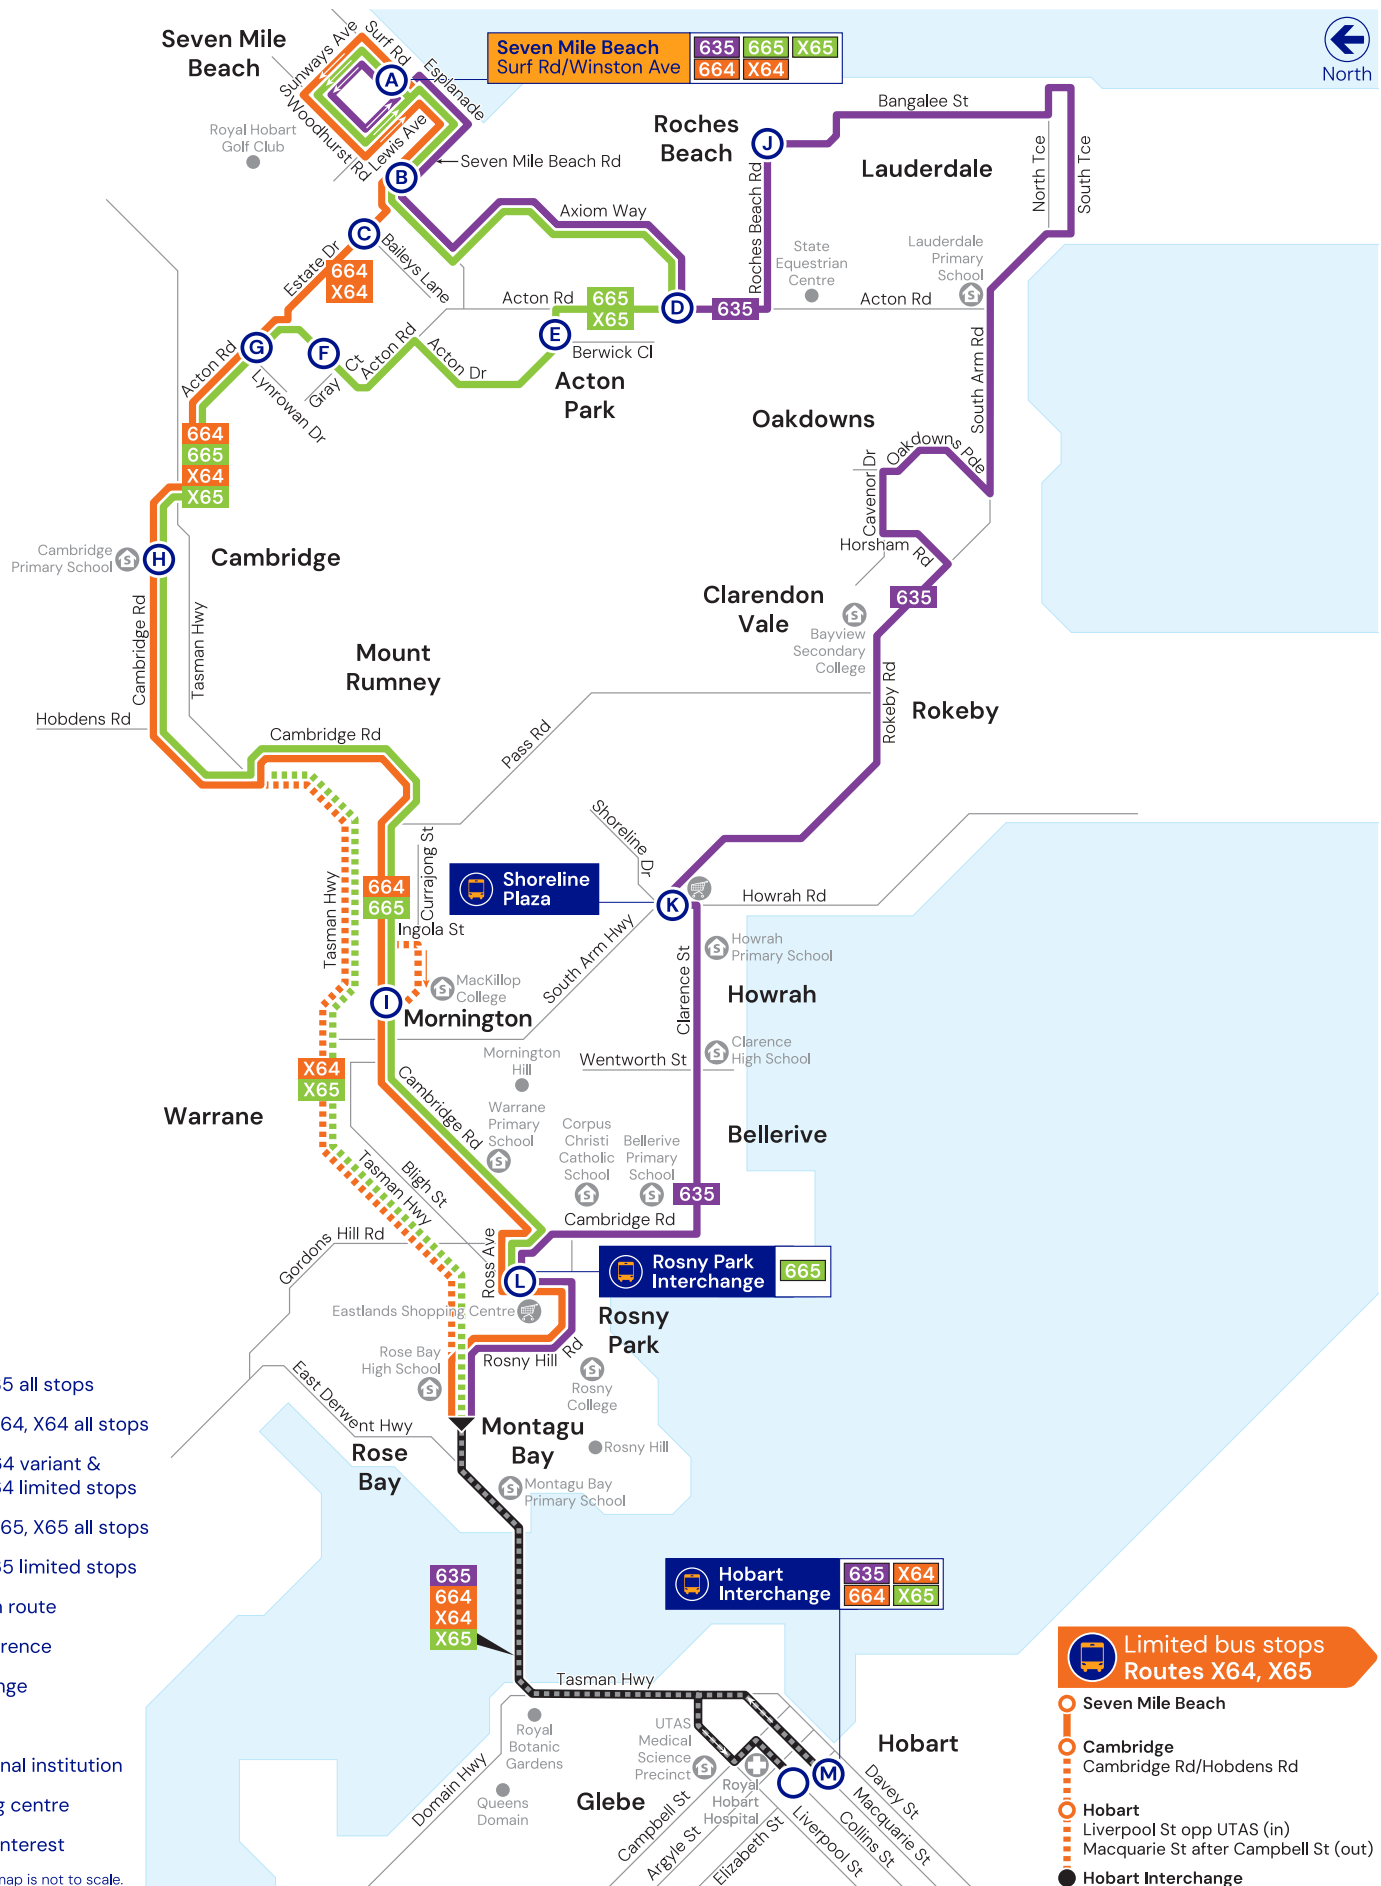

Route map

This diagrammatic map is not to scale.