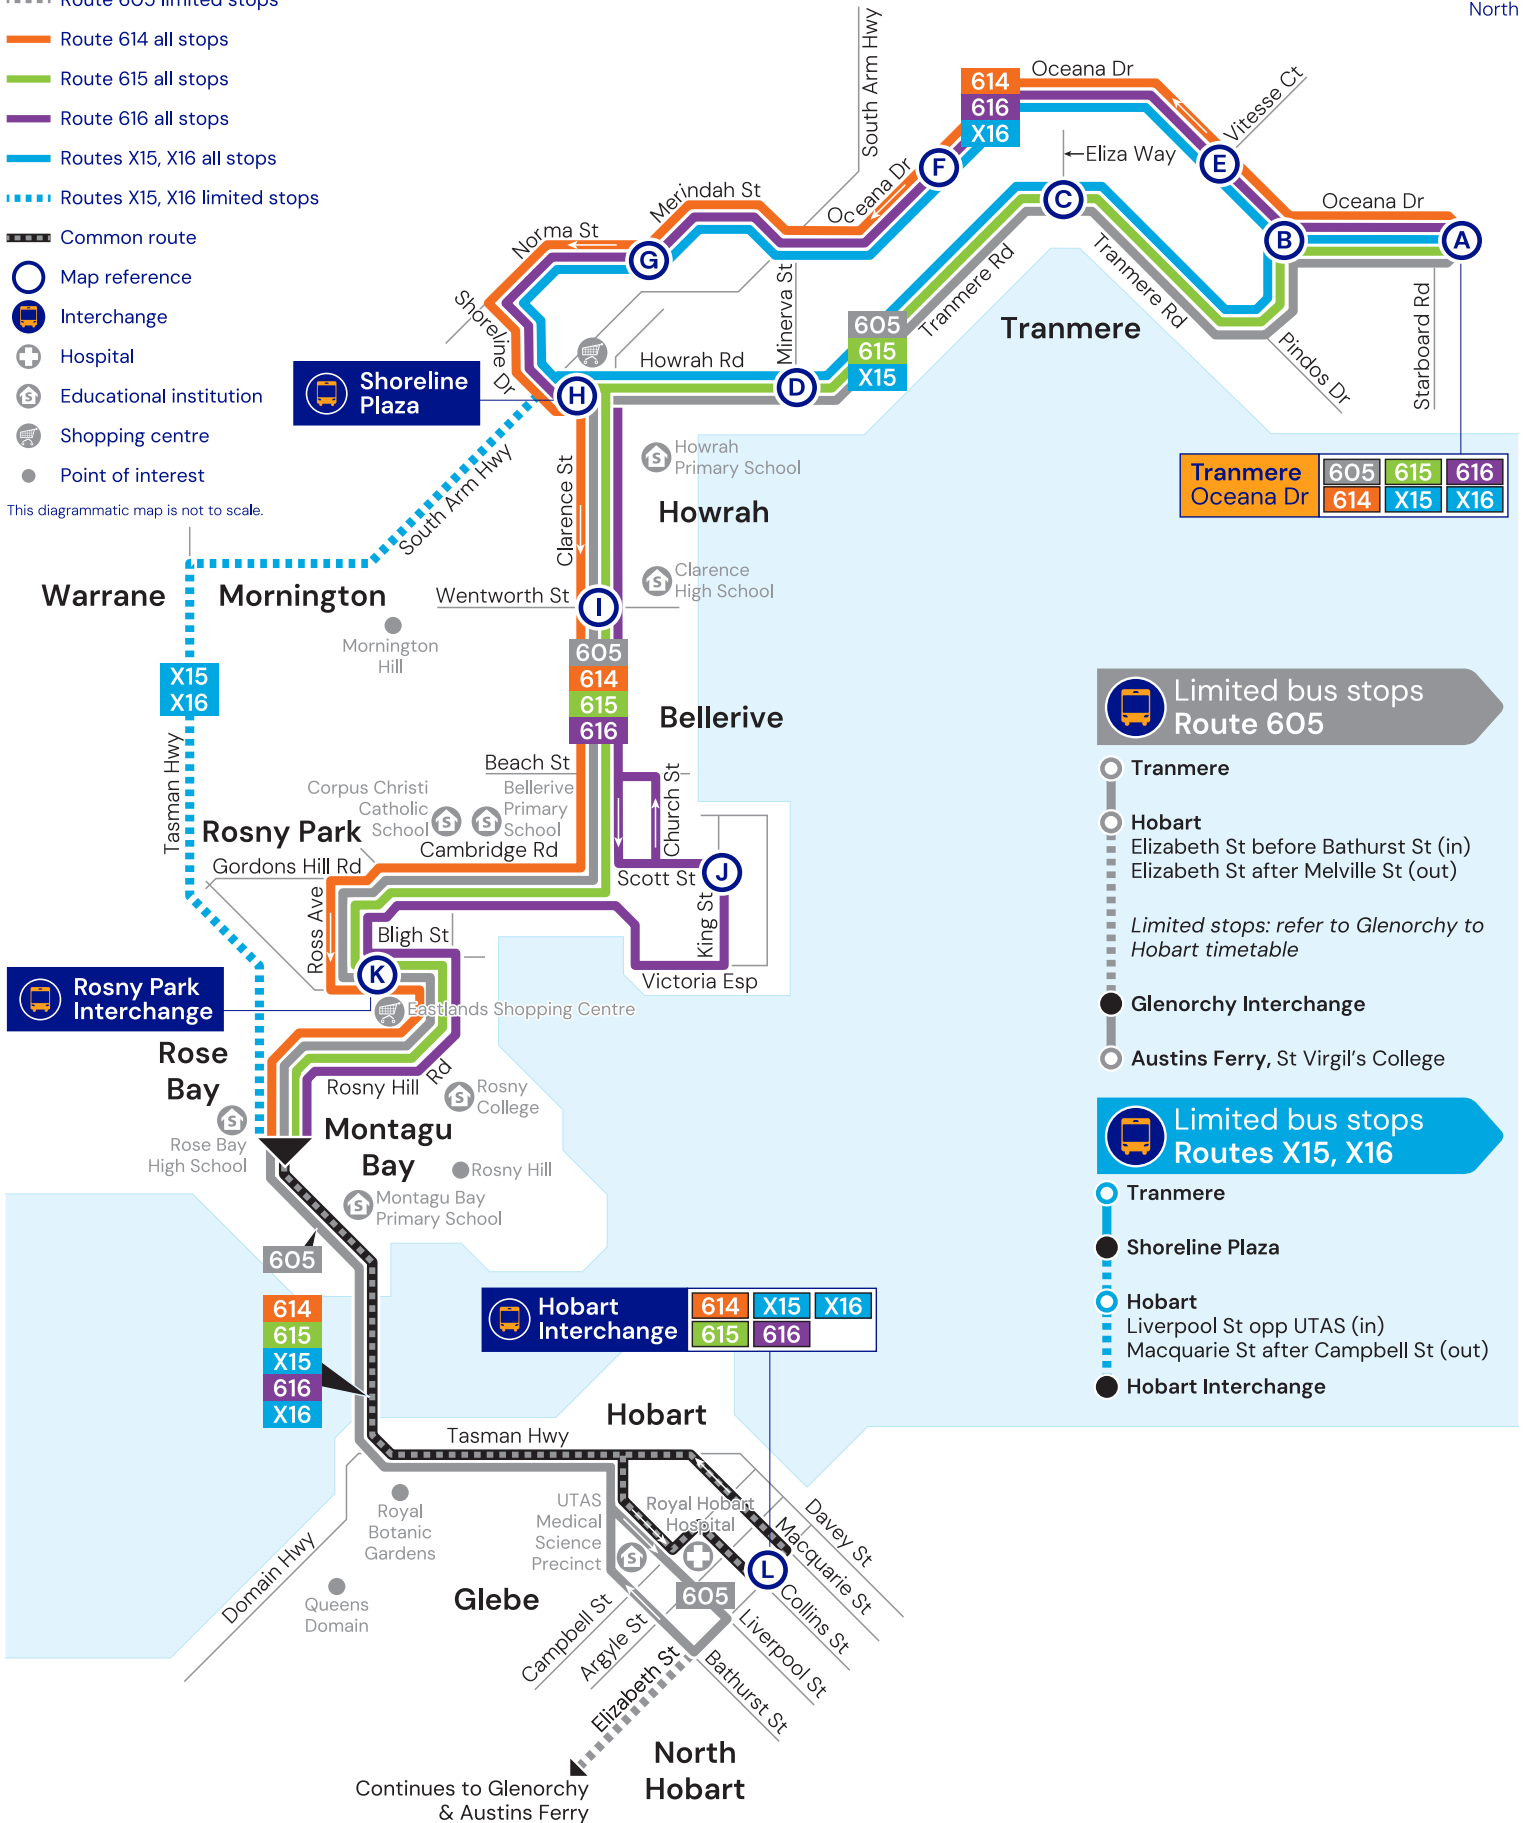

Route map

- Route 605 all stops
- Route 605 limited stops
- Route 614 all stops
- Route 615 all stops
- Route 616 all stops
- Routes X15, X16 all stops
- Routes X15, X16 limited stops
- Common route
- Map reference
- Interchange
- Hospital
- Educational institution
- Shopping centre
- Point of interest

This diagrammatic map is not to scale.

Tranmere Oceana Dr	605	615	616
	614	X15	X16

Limited bus stops Route 605

- Tranmere
- Hobart
  Elizabeth St before Bathurst St (in)
  Elizabeth St after Melville St (out)
- *Limited stops: refer to Glenorchy to Hobart timetable*
- Glenorchy Interchange
- Austins Ferry, St Virgil's College

Limited bus stops Routes X15, X16

- Tranmere
- Shoreline Plaza
- Hobart
  Liverpool St opp UTAS (in)
  Macquarie St after Campbell St (out)
- Hobart Interchange

Hobart Interchange	614	X15	X16
	615	616